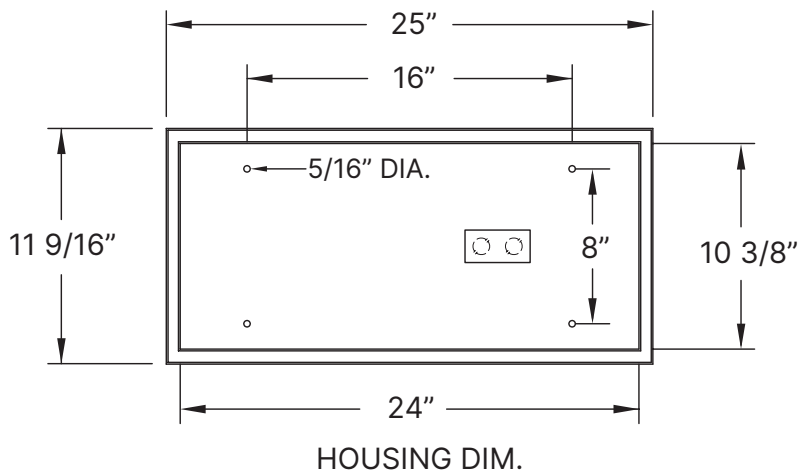

Do not install this product near gas or electric heaters.

TYPICAL YOKE ASSEMBLY

P-2622

1. Determine yoke depth: (fixture depth) - (ceiling mounting thickness) = (minimum yoke depth)
2. Assemble yoke feet to yoke bracket. Yoke depth dimension must be greater than (minimum yoke depth)
3. Secure yoke assembly(s) to ceiling supports, in location(s) to mate with fixture mounting holes.
4. Fasten housing to yoke brackets with provided hardware

*Dimensions are subject to change without notice.
Any additional instructions present on or within the fixture supersede these instructions.*

CRN1-LED RXF1-LED VRF1-LED YOKE INSTALLATION

P-2939

RECOMMENDED CEILING CUTOUT = 11 3/4" SQ.

*Dimensions are subject to change without notice.
Any additional instructions present on or within the fixture supersede these instructions.*

CRN2-LED RXF12-LED MOUNTING INSTALLATION

HOUSING DIM.

RECOMMENDED CEILING CUTOUT = 10 5/8" X 24 1/4"

FHG2 - 22 3/8" x 24 7/8"

FHG4 - 22 3/8" x 48 7/8"

**DOOR HINGE LOCATED ON
24 1/2" SIDE OF HOUSING.**

*Dimensions are subject to change without notice.
Any additional instructions present on or within the fixture supersede these instructions.*