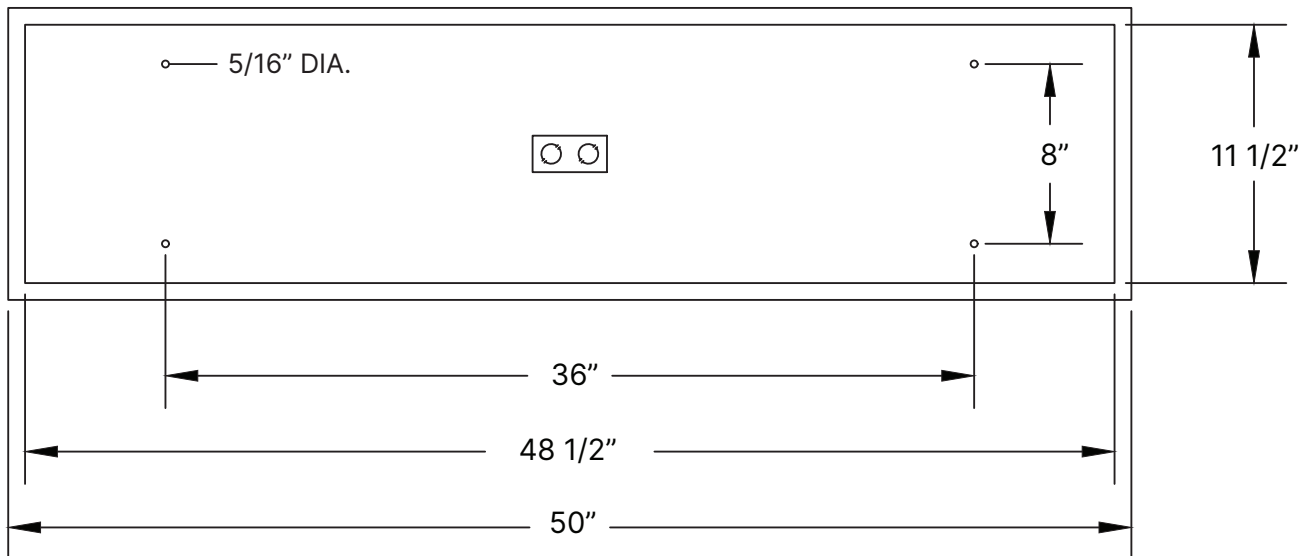

*Dimensions are subject to change without notice.
Any additional instructions present on or within the fixture supersede these instructions.*

CRN2-LED RXF12-LED MOUNTING INSTALLATION

HOUSING DIM.

RECOMMENDED CEILING CUTOUT = 10 5/8" X 24 1/4"

FHG2 - 22 3/8" x 24 7/8"

FHG4 - 22 3/8" x 48 7/8"

**DOOR HINGE LOCATED ON
24 1/2" SIDE OF HOUSING.**

*Dimensions are subject to change without notice.
Any additional instructions present on or within the fixture supersede these instructions.*

FHN2-LED YOKE INSTALLATION

RECOMMENDED CEILING CUTOUT = 12" x 25"

*Dimensions are subject to change without notice.
Any additional instructions present on or within the fixture supersede these instructions.*

FHN4-LED YOKE INSTALLATION

*Dimensions are subject to change without notice.
Any additional instructions present on or within the fixture supersede these instructions.*