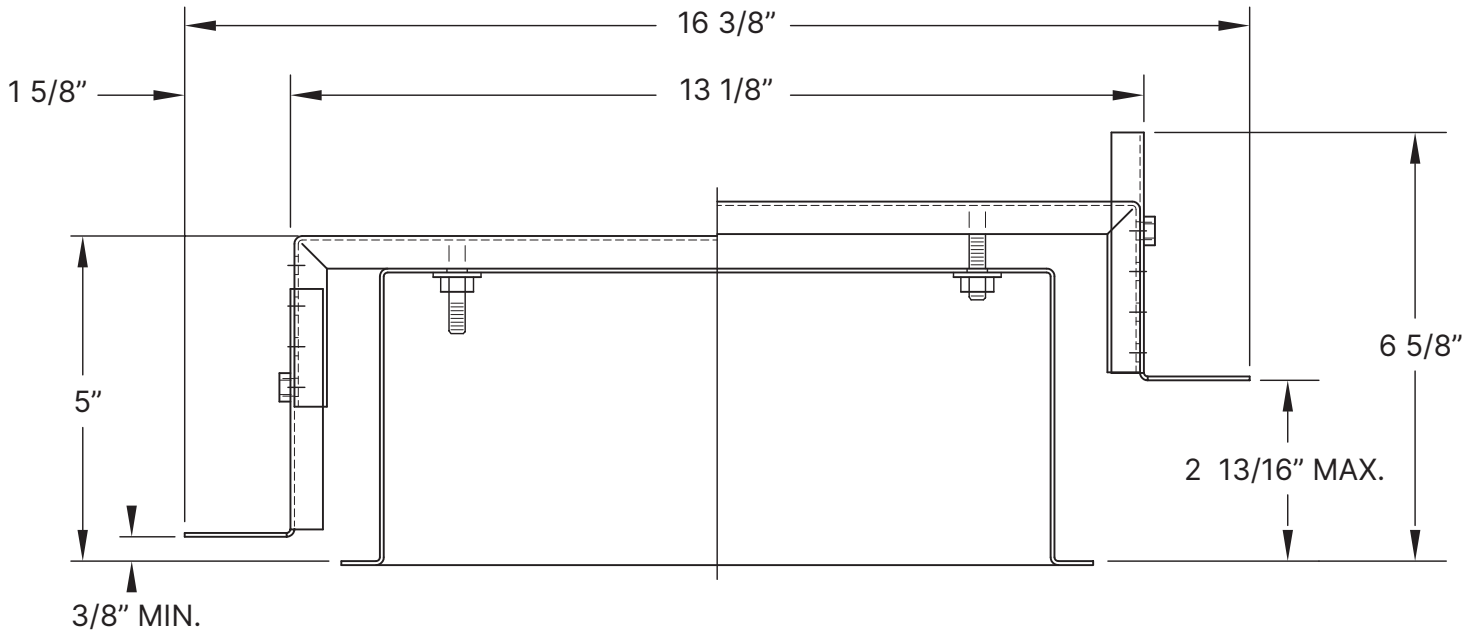

Do not install this product near gas or electric heaters.

TYPICAL YOKE ASSEMBLY

P-2622

1. Determine yoke depth: (fixture depth) - (ceiling mounting thickness) = (minimum yoke depth)
2. Assemble yoke feet to yoke bracket. Yoke depth dimension must be greater than (minimum yoke depth)
3. Secure yoke assembly(s) to ceiling supports, in location(s) to mate with fixture mounting holes.
4. Fasten housing to yoke brackets with provided hardware

*Dimensions are subject to change without notice.
Any additional instructions present on or within the fixture supersede these instructions.*

CRN1-LED RXF1-LED VRF1-LED YOKE INSTALLATION

P-2939

RECOMMENDED CEILING CUTOUT = 11 3/4" SQ.

*Dimensions are subject to change without notice.
Any additional instructions present on or within the fixture supersede these instructions.*

CRN2-LED RXF12-LED MOUNTING INSTALLATION

HOUSING DIM.

RECOMMENDED CEILING CUTOUT = 10 5/8" X 24 1/4"

FHG2 - 22 3/8" x 24 7/8"

FHG4 - 22 3/8" x 48 7/8"

**DOOR HINGE LOCATED ON
24 1/2" SIDE OF HOUSING.**

*Dimensions are subject to change without notice.
Any additional instructions present on or within the fixture supersede these instructions.*