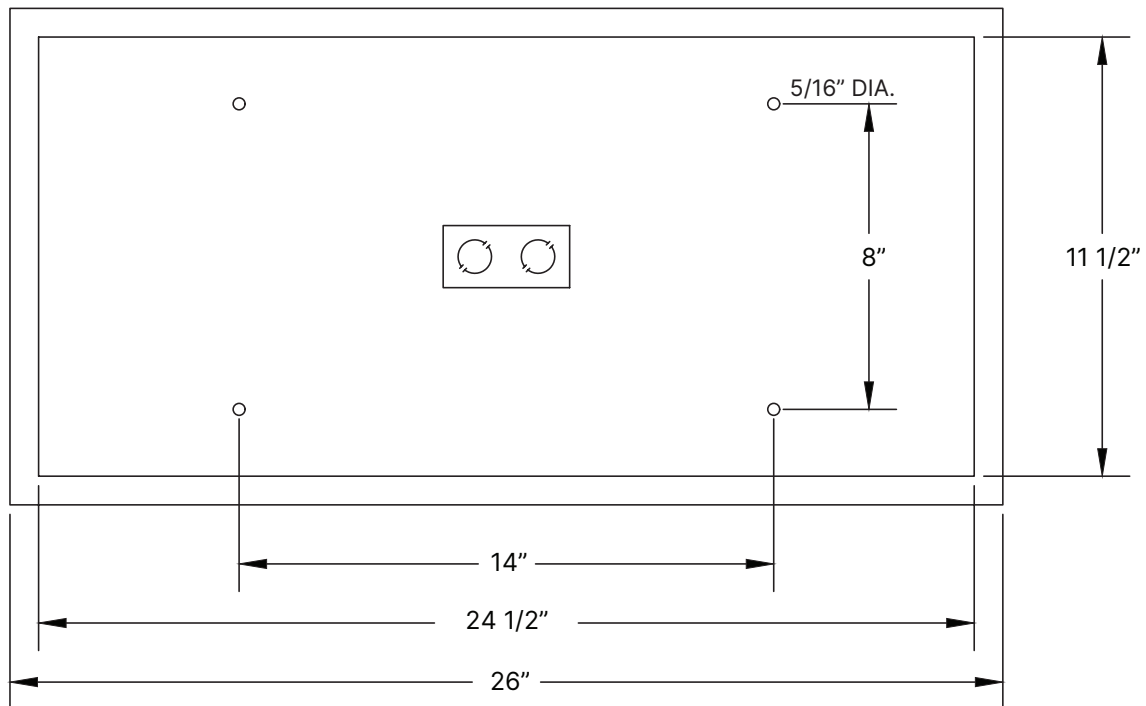

*Dimensions are subject to change without notice.
Any additional instructions present on or within the fixture supersede these instructions.*

CRN2-LED RXF12-LED MOUNTING INSTALLATION

HOUSING DIM.

RECOMMENDED CEILING CUTOUT = 10 5/8" X 24 1/4"

*Dimensions are subject to change without notice.
Any additional instructions present on or within the fixture supersede these instructions.*

FHG2-LED FHG4-LED YOKE INSTALLATION

RECOMMENDED CEILING CUTOUT:

FHG2 - 22 3/8" x 24 7/8"

FHG4 - 22 3/8" x 48 7/8"

**DOOR HINGE LOCATED ON
24 1/2" SIDE OF HOUSING.**

*Dimensions are subject to change without notice.
Any additional instructions present on or within the fixture supersede these instructions.*

FHN2-LED YOKE INSTALLATION

RECOMMENDED CEILING CUTOUT = 12" x 25"

*Dimensions are subject to change without notice.
Any additional instructions present on or within the fixture supersede these instructions.*