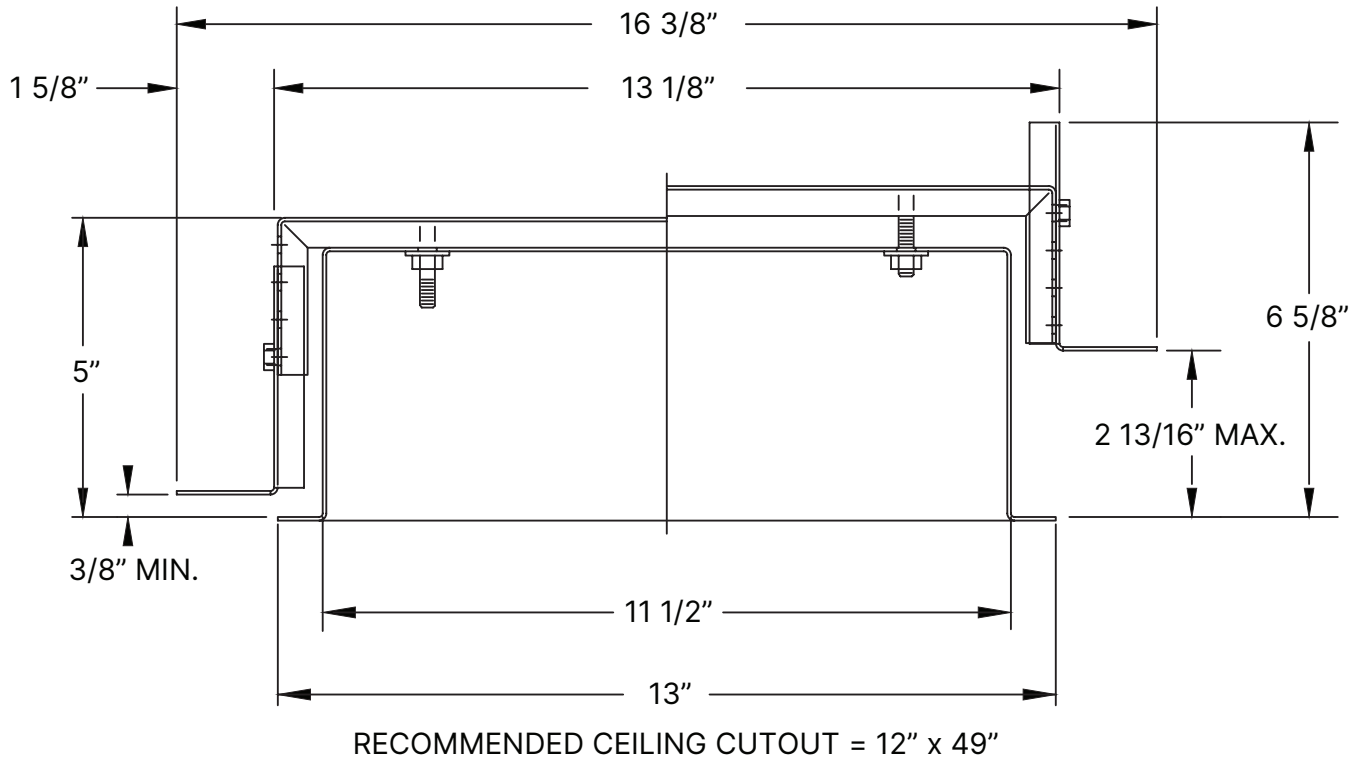

*Dimensions are subject to change without notice.
Any additional instructions present on or within the fixture supersede these instructions.*

CRN2-LED RXF12-LED MOUNTING INSTALLATION

HOUSING DIM.

RECOMMENDED CEILING CUTOUT = 10 5/8" X 24 1/4"

FHG2 - 22 3/8" x 24 7/8"

FHG4 - 22 3/8" x 48 7/8"

**DOOR HINGE LOCATED ON
24 1/2" SIDE OF HOUSING.**

*Dimensions are subject to change without notice.
Any additional instructions present on or within the fixture supersede these instructions.*

FHN2-LED YOKE INSTALLATION

RECOMMENDED CEILING CUTOUT = 12" x 25"

*Dimensions are subject to change without notice.
Any additional instructions present on or within the fixture supersede these instructions.*

FHN4-LED YOKE INSTALLATION

*Dimensions are subject to change without notice.
Any additional instructions present on or within the fixture supersede these instructions.*