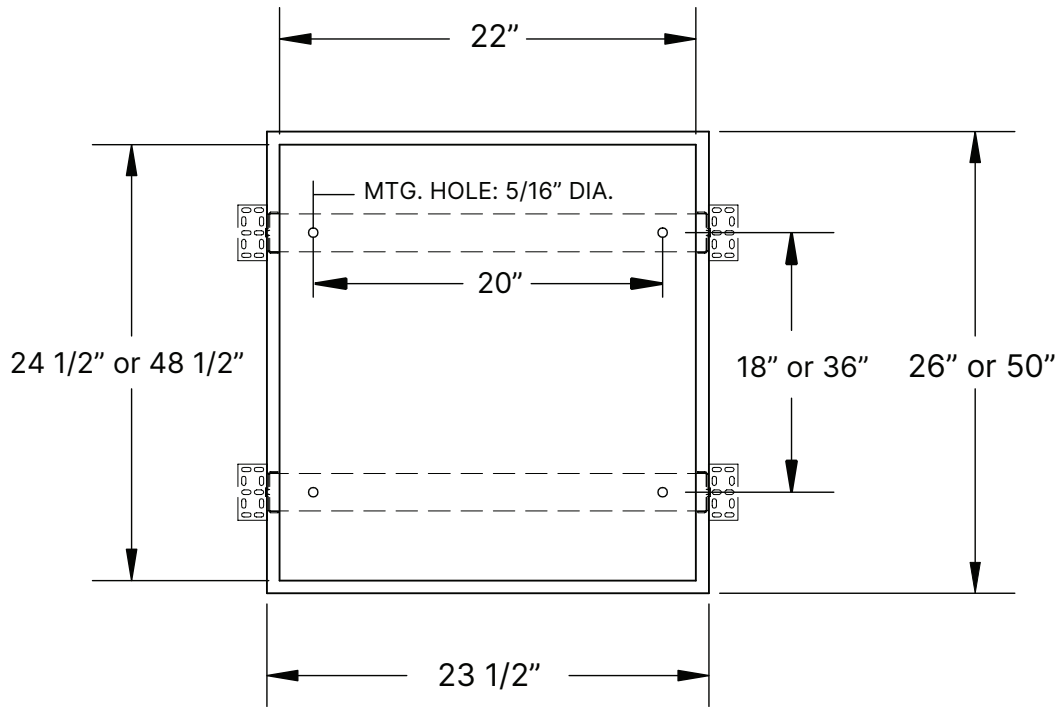

*Dimensions are subject to change without notice.
Any additional instructions present on or within the fixture supersede these instructions.*

CRN1-LED RXF1-LED VRF1-LED YOKE INSTALLATION

P-2939

RECOMMENDED CEILING CUTOUT = 11 3/4" SQ.

*Dimensions are subject to change without notice.
Any additional instructions present on or within the fixture supersede these instructions.*

CRN2-LED RXF12-LED MOUNTING INSTALLATION

HOUSING DIM.

RECOMMENDED CEILING CUTOUT = 10 5/8" X 24 1/4"

*Dimensions are subject to change without notice.
Any additional instructions present on or within the fixture supersede these instructions.*

FHG2-LED FHG4-LED YOKE INSTALLATION

RECOMMENDED CEILING CUTOUT:

FHG2 - 22 3/8" x 24 7/8"

FHG4 - 22 3/8" x 48 7/8"

**DOOR HINGE LOCATED ON
24 1/2" SIDE OF HOUSING.**

*Dimensions are subject to change without notice.
Any additional instructions present on or within the fixture supersede these instructions.*