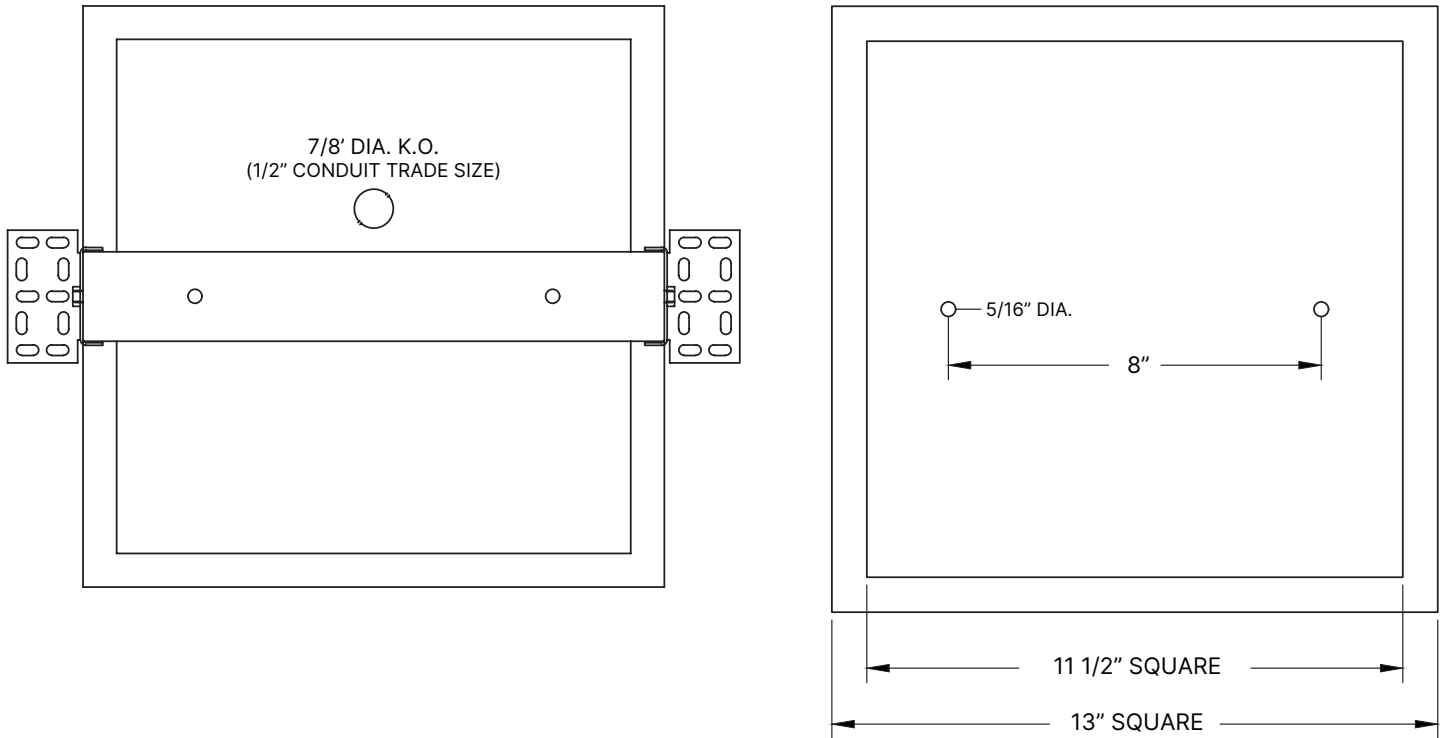

Do not install this product near gas or electric heaters.

TYPICAL YOKE ASSEMBLY

P-2622

1. Determine yoke depth: (fixture depth) - (ceiling mounting thickness) = (minimum yoke depth)
2. Assemble yoke feet to yoke bracket. Yoke depth dimension must be greater than (minimum yoke depth)
3. Secure yoke assembly(s) to ceiling supports, in location(s) to mate with fixture mounting holes.
4. Fasten housing to yoke brackets with provided hardware

*Dimensions are subject to change without notice.
Any additional instructions present on or within the fixture supersede these instructions.*

CRN1-LED RXF1-LED VRF1-LED YOKE INSTALLATION

P-2939

RECOMMENDED CEILING CUTOUT = 11 3/4" SQ.

*Dimensions are subject to change without notice.
Any additional instructions present on or within the fixture supersede these instructions.*

CRN2-LED RXF12-LED MOUNTING INSTALLATION

HOUSING DIM.

RECOMMENDED CEILING CUTOUT = 10 5/8" X 24 1/4"

FHG2 - 22 3/8" x 24 7/8"

FHG4 - 22 3/8" x 48 7/8"

**DOOR HINGE LOCATED ON
24 1/2" SIDE OF HOUSING.**

*Dimensions are subject to change without notice.
Any additional instructions present on or within the fixture supersede these instructions.*