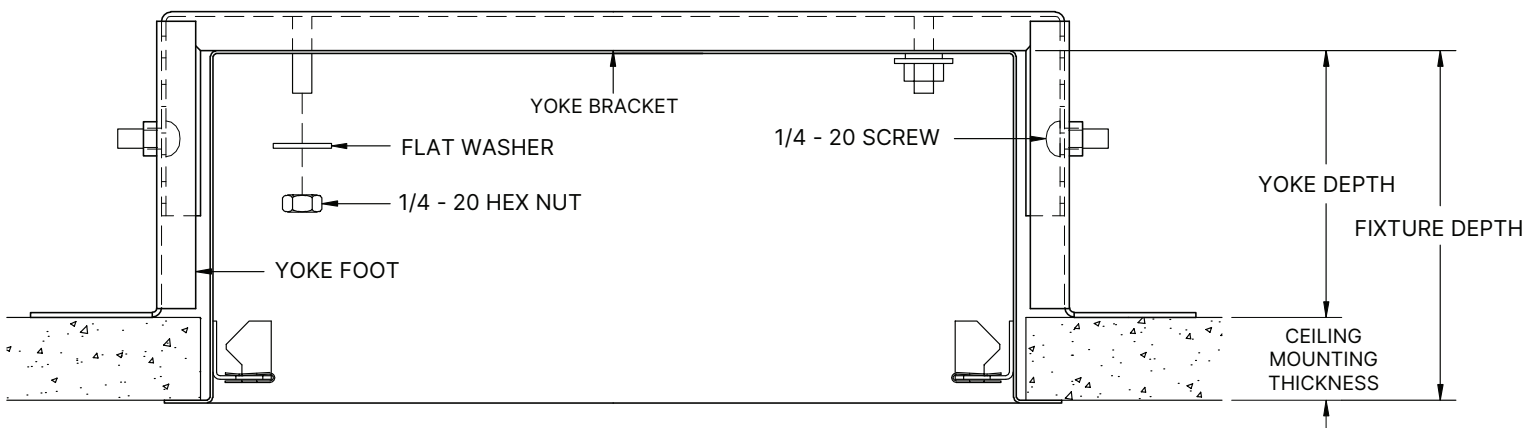

Instructions for: Yoke Mount Installation Instructions

IMPORTANT!

When using electrical equipment, basic safety precautions must be followed:

Service must be performed by qualified service personnel.

Do not use product for other than intended use.

Do not install this product near gas or electric heaters.

TYPICAL YOKE ASSEMBLY

P-2622

1. Determine yoke depth: (fixture depth) - (ceiling mounting thickness) = (minimum yoke depth)
2. Assemble yoke feet to yoke bracket. Yoke depth dimension must be greater than (minimum yoke depth)
3. Secure yoke assembly(s) to ceiling supports, in location(s) to mate with fixture mounting holes.
4. Fasten housing to yoke brackets with provided hardware

*Dimensions are subject to change without notice.
Any additional instructions present on or within the fixture supersede these instructions.*

CRN1-LED RXF1-LED VRF1-LED YOKE INSTALLATION

P-2939

RECOMMENDED CEILING CUTOUT = 11 3/4" SQ.

*Dimensions are subject to change without notice.
Any additional instructions present on or within the fixture supersede these instructions.*

CRN2-LED RXF12-LED MOUNTING INSTALLATION

HOUSING DIM.

RECOMMENDED CEILING CUTOUT = 10 5/8" X 24 1/4"