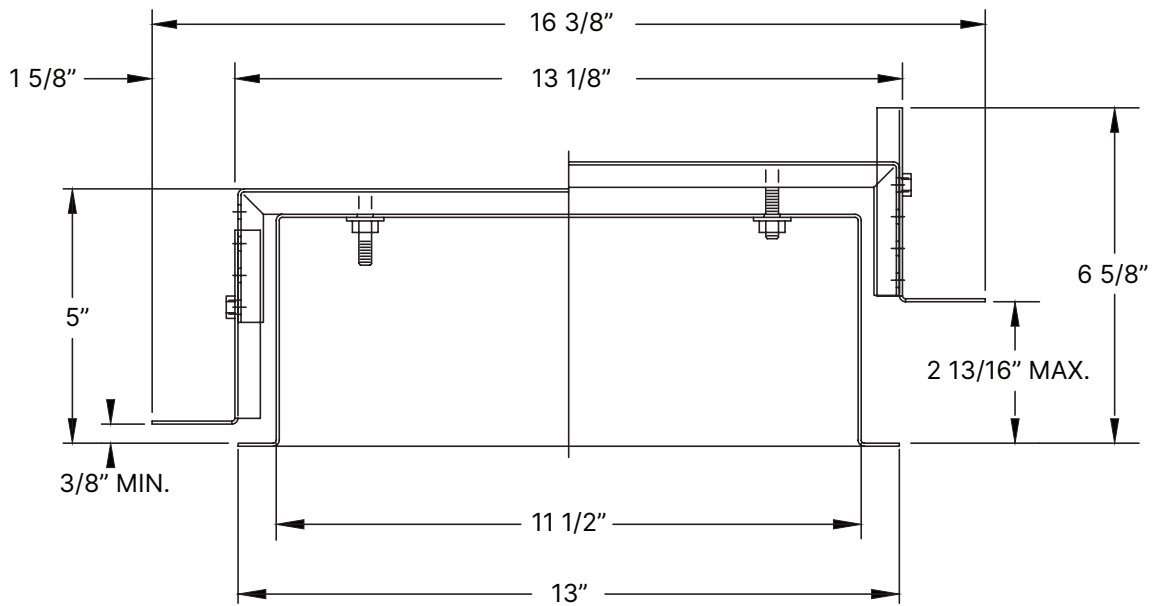

*Dimensions are subject to change without notice.
Any additional instructions present on or within the fixture supersede these instructions.*

CRN2-LED RXF12-LED MOUNTING INSTALLATION

HOUSING DIM.

RECOMMENDED CEILING CUTOUT = 10 5/8" X 24 1/4"

*Dimensions are subject to change without notice.
Any additional instructions present on or within the fixture supersede these instructions.*

FHG2-LED FHG4-LED YOKE INSTALLATION

RECOMMENDED CEILING CUTOUT:

FHG2 - 22 3/8" x 24 7/8"

FHG4 - 22 3/8" x 48 7/8"

**DOOR HINGE LOCATED ON
24 1/2" SIDE OF HOUSING.**

*Dimensions are subject to change without notice.
Any additional instructions present on or within the fixture supersede these instructions.*

FHN2-LED YOKE INSTALLATION

RECOMMENDED CEILING CUTOUT = 12" x 25"

*Dimensions are subject to change without notice.
Any additional instructions present on or within the fixture supersede these instructions.*