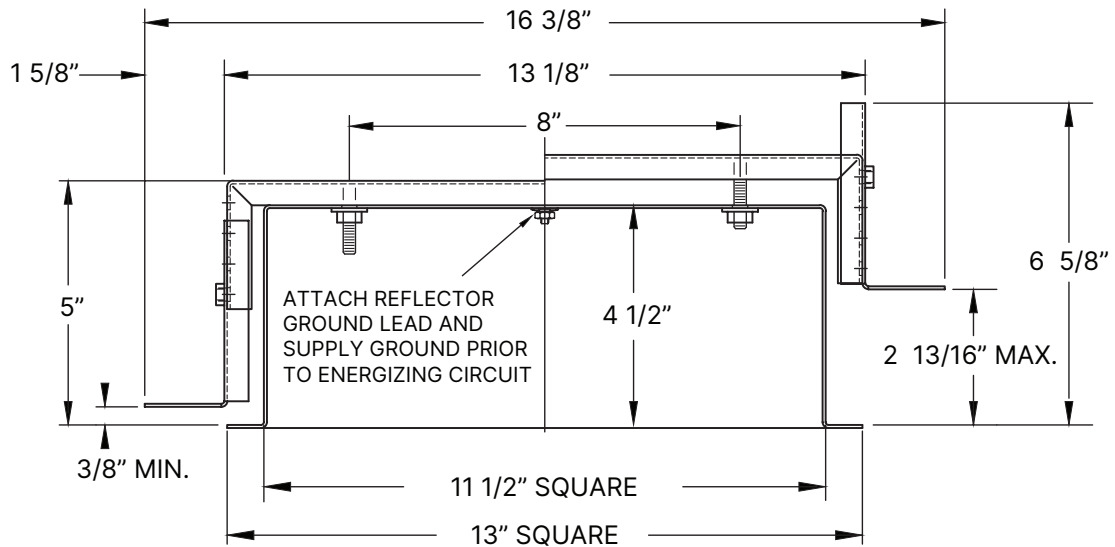

Do not install this product near gas or electric heaters.

TYPICAL YOKE ASSEMBLY

P-2622

1. Determine yoke depth: (fixture depth) - (ceiling mounting thickness) = (minimum yoke depth)
2. Assemble yoke feet to yoke bracket. Yoke depth dimension must be greater than (minimum yoke depth)
3. Secure yoke assembly(s) to ceiling supports, in location(s) to mate with fixture mounting holes.
4. Fasten housing to yoke brackets with provided hardware

*Dimensions are subject to change without notice.
Any additional instructions present on or within the fixture supersede these instructions.*

CRN1-LED RXF1-LED VRF1-LED YOKE INSTALLATION

P-2939

RECOMMENDED CEILING CUTOUT = 11 3/4" SQ.

*Dimensions are subject to change without notice.
Any additional instructions present on or within the fixture supersede these instructions.*

CRN2-LED RXF12-LED MOUNTING INSTALLATION

HOUSING DIM.

RECOMMENDED CEILING CUTOUT = 10 5/8" X 24 1/4"

FHG2 - 22 3/8" x 24 7/8"

FHG4 - 22 3/8" x 48 7/8"

**DOOR HINGE LOCATED ON
24 1/2" SIDE OF HOUSING.**

*Dimensions are subject to change without notice.
Any additional instructions present on or within the fixture supersede these instructions.*