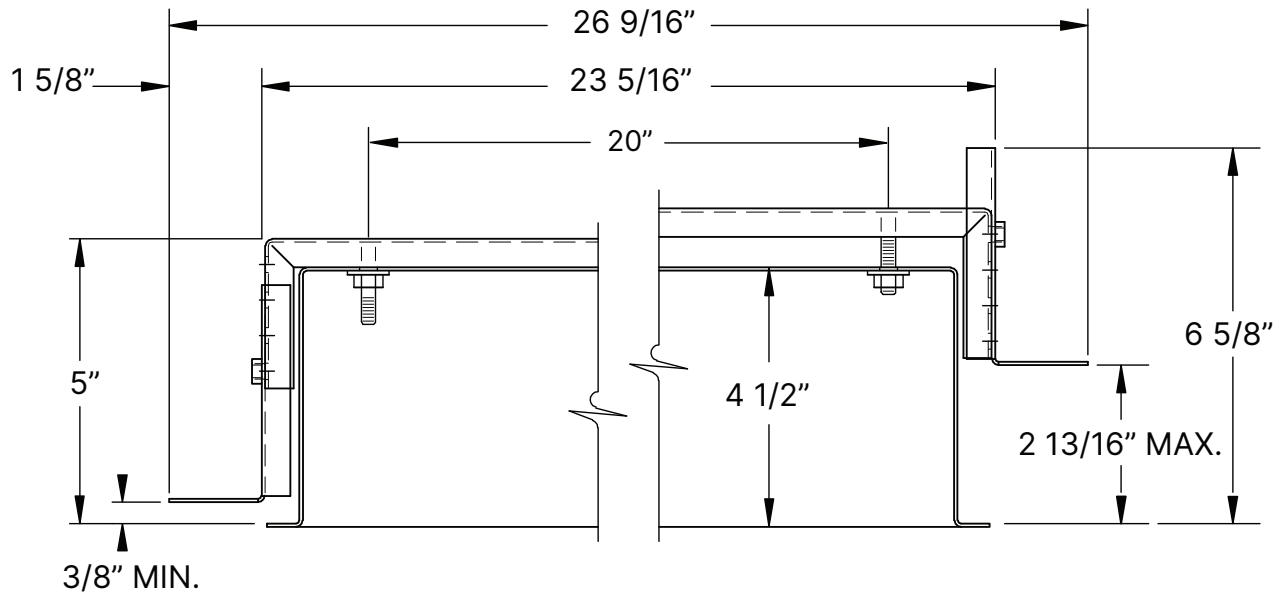

*Dimensions are subject to change without notice.
Any additional instructions present on or within the fixture supersede these instructions.*

CRN1-LED RXF1-LED VRF1-LED YOKE INSTALLATION

P-2939

RECOMMENDED CEILING CUTOUT = 11 3/4" SQ.

*Dimensions are subject to change without notice.
Any additional instructions present on or within the fixture supersede these instructions.*

CRN2-LED RXF12-LED MOUNTING INSTALLATION

HOUSING DIM.

RECOMMENDED CEILING CUTOUT = 10 5/8" X 24 1/4"

*Dimensions are subject to change without notice.
Any additional instructions present on or within the fixture supersede these instructions.*

FHG2-LED FHG4-LED YOKE INSTALLATION

RECOMMENDED CEILING CUTOUT:

FHG2 - 22 3/8" x 24 7/8"

FHG4 - 22 3/8" x 48 7/8"

**DOOR HINGE LOCATED ON
24 1/2" SIDE OF HOUSING.**

*Dimensions are subject to change without notice.
Any additional instructions present on or within the fixture supersede these instructions.*