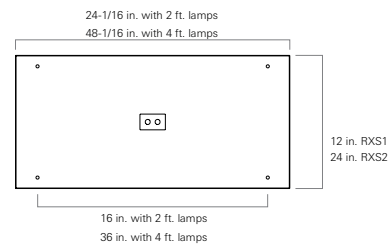

PRODUCT SPECIFICATION

Cleanrooms, laboratories, research facilities, kitchen areas, vivariums, natatoriums

Mounting

Ceiling surface mount.

Housing

18 gauge cold rolled steel die-formed to shape with seams welded, ground smooth, and caulked airtight. Aluminum and 304 stainless steel available.

Door

One-piece 18 gauge cold rolled steel, gasketed and sealed overlapping door. Freedom Hinge™ design permits removal and hinging from either side. Aluminum and 304 stainless steel available.

Lens

K12 prismatic lens installed smooth-side out towards the environment.

Finish

Polyester powder-coated after phosphate pretreatment for superior adhesion and corrosion resistance. Brushed stainless steel available.

Hardware

Stainless steel fasteners.

Certifications

UL Listed wet location, IP66 rated. Suitable for use in ISO-5 clean rooms (209E Class 100).

Job Name _____

Fixture Type _____

Catalog No. _____

Approval _____

Date _____

one two three four five six seven eight nine

RXS

one Luminaire Width

- 1 1 ft. - three lamp maximum
- 2 2 ft.

two Lamp Quantity

- 2 two
- 3 three
- 4 four
- 6 six

three Lamps (Not Included)

- 14 2 ft. 14 W T5
- 17 2 ft. 17 W T8
- 24 2 ft. 24 W T5 HO
- 4B 2 ft. 40 W T5 biax
- 28 4 ft. 28 W T5
- 32 4 ft. 32 W T8
- 54 4 ft. 54 W T5 HO

four Voltage

- 120 120 V, 60 Hz
- 277 277 V, 60 Hz
- 347 347 V, 60 Hz
- VAR Variable, 120-277 V, 50/60Hz

five Ballast

- DM Dimming
- EL Electronic Instant Start, std T8
- PR Program Rapid Start, std T5, option T8

six Lens

- 12 .125 in. K12 prismatic polycarbonate
- 15 .156 in. K12 prismatic polycarbonate
- 53 .125 in. K12 prismatic acrylic
- 113 .125 in. K12 prismatic acrylic with RFI Grid

seven Material

- A Aluminum
- C Cold rolled steel, std
- S 304 Stainless steel

eight Finish

- R Brushed (Stainless steel only)
- W White

nine Options

- 2C Two circuit wired
- CU Canadian UL Listing
- E1 One lamp emergency ballast
- E2 Two lamp emergency ballast
- FH Fuse and holder
- RF Radio interference filter, one per circuit
- TP Stainless steel torx head fasteners
- NL Night light for 7 W or 9 W PL bipin
- NL-LED Night light, LED

Modifications are available to meet custom requirements. Specifications and dimensions are subject to change without notice.