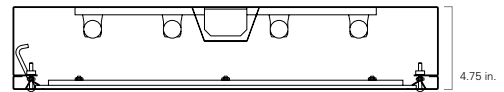

Certifications

UL Listed wet location, IP66 rated. Suitable for use in ISO-5 clean rooms (209E Class 100).

Job Name _____

Fixture Type _____

Catalog No. _____

Approval _____

Date _____