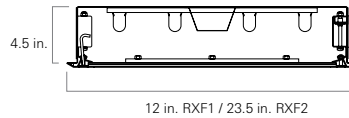

one	two	three	four	five	six	seven	eight	nine
RXF	-	/	-	-	-	-	-	-

<p>one Luminaire Width</p> <p>1 1 ft. - <u>three lamp maximum</u></p> <p>2 2 ft.</p> <p>two Lamp Quantity</p> <p>2 two</p> <p>3 three</p> <p>4 four</p> <p>6 six</p> <p>three Lamps (Not Included)</p> <p>14 2 ft. 14 W T5</p> <p>17 2 ft. 17 W T8</p> <p>24 2 ft. 24 W T5 HO</p> <p>4B 2 ft. 40 W T5 biax</p> <p>28 4 ft. 28 W T5</p> <p>32 4 ft. 32 W T8</p> <p>54 4 ft. 54 W T5 HO</p>	<p>four Voltage</p> <p>120 120 V, 60 Hz</p> <p>277 277 V, 60 Hz</p> <p>347 347 V, 60 Hz</p> <p>VAR Variable, 120-277 V, 50/60Hz</p> <p>five Ballast</p> <p>DM Dimming</p> <p>EL Electronic Instant Start, <u>std T8</u></p> <p>PR Program Rapid Start, <u>std T5, option T8</u></p> <p>six Lens</p> <p>12 .125 in. K12 prismatic polycarbonate</p> <p>15 .156 in. K12 prismatic polycarbonate</p> <p>53 .125 in. K12 prismatic acrylic</p> <p>113 .125 in. K12 prismatic acrylic with RFI Grid</p> <p>seven Door Material</p> <p>A Aluminum</p> <p>C Cold rolled steel, <u>standard</u></p> <p>S Stainless steel</p> <p>eight Door Finish</p> <p>R Brushed stainless steel</p> <p>W White</p>	<p>nine Options</p> <p>2C Two circuit wired</p> <p>CU Canadian UL Listing</p> <p>E1 One lamp emergency ballast</p> <p>E2 Two lamp emergency ballast</p> <p>FH Fuse and holder</p> <p>RF Radio interference filter, one per circuit</p> <p>PF Plaster frame</p> <p>AH Painted aluminum housing</p> <p>SH Painted stainless steel housing</p> <p>SB Brushed stainless steel housing</p> <p>TP Stainless steel torx head fasteners</p> <p>NL Night light for 7 W or 9 W PL bipin</p> <p>NL-LED Night light, LED</p>
--	--	---