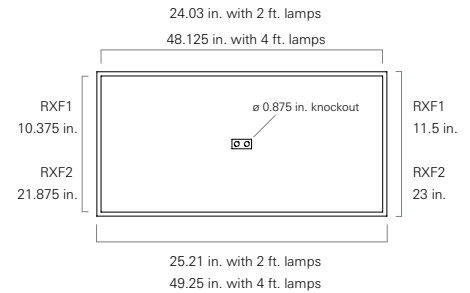

Hardware

Recessed Stainless steel fasteners.

Certifications

UL Listed wet location, IP65 rated. Suitable for use in ISO-3clean rooms (209E Class 1).

Job Name _____

Fixture Type _____

Catalog No. _____

Approval _____ Date _____

one	two	three	four	five	six	seven	eight	nine
RXF	-	/	-	-	-	-	-	-

<p>one Luminaire Width</p> <p>1 1 ft. - <u>three lamp maximum</u></p> <p>2 2 ft.</p> <p>two Lamp Quantity</p> <p>2 two</p> <p>3 three</p> <p>4 four</p> <p>6 six</p> <p>three Lamps (Not Included)</p> <p>14 2 ft. 14 W T5</p> <p>17 2 ft. 17 W T8</p> <p>24 2 ft. 24 W T5 HO</p> <p>4B 2 ft. 40 W T5 biax</p> <p>28 4 ft. 28 W T5</p> <p>32 4 ft. 32 W T8</p> <p>54 4 ft. 54 W T5 HO</p>	<p>four Voltage</p> <p>120 120 V, 60 Hz</p> <p>277 277 V, 60 Hz</p> <p>347 347 V, 60 Hz</p> <p>VAR Variable, 120-277 V, 50/60Hz</p> <p>five Ballast</p> <p>DM Dimming</p> <p>EL Electronic Instant Start, <u>std T8</u></p> <p>PR Program Rapid Start, <u>std T5, option T8</u></p> <p>six Lens</p> <p>12 .125 in. K12 prismatic polycarbonate</p> <p>15 .156 in. K12 prismatic polycarbonate</p> <p>53 .125 in. K12 prismatic acrylic</p> <p>113 .125 in. K12 prismatic acrylic with RFI Grid</p> <p>seven Door Material</p> <p>A Aluminum</p> <p>C Cold rolled steel, <u>standard</u></p> <p>S Stainless steel</p> <p>eight Door Finish</p> <p>R Brushed stainless steel</p> <p>W White</p>	<p>nine Options</p> <p>2C Two circuit wired</p> <p>CU Canadian UL Listing</p> <p>E1 One lamp emergency ballast</p> <p>E2 Two lamp emergency ballast</p> <p>FH Fuse and holder</p> <p>RF Radio interference filter, one per circuit</p> <p>PF Plaster frame</p> <p>AH Painted aluminum housing</p> <p>SH Painted stainless steel housing</p> <p>SB Brushed stainless steel housing</p> <p>TP Stainless steel torx head fasteners</p> <p>NL Night light for 7 W or 9 W PL bipin</p> <p>NL-LED Night light, LED</p>
--	--	---