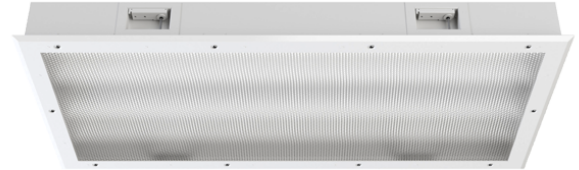

PRODUCT SPECIFICATION

Cleanrooms, laboratories, research facilities, kitchen areas, vivariums, natatoriums

Mounting

Mounts recessed in ceiling via swing brackets that extend and clamp with a single screw action.

Housing

18 gauge cold rolled steel die-formed to shape with seams welded, ground smooth, and caulked airtight.

Door

One-piece 18 gauge cold rolled steel, gasketed and sealed overlapping door. Freedom Hinge™ design permits removal and hinging from either side. Aluminum and 304 stainless steel available.

Lens

K12 prismatic lens installed smooth-side out toward the environment.

Finish

Polyester powder-coated after phosphate pretreatment for superior adhesion and corrosion resistance. Brushed stainless steel door available.

Hardware

Recessed Stainless steel fasteners.

Certifications

UL Listed wet location, IP65 rated. Suitable for use in ISO-3clean rooms (209E Class 1).

Job Name _____

Fixture Type _____

Catalog No. _____

Approval _____ Date _____

one	two	three	four	five	six	seven	eight	nine
RXF	-	/	-	-	-	-	-	-

one Luminaire Width 1 1 ft. - <u>three lamp maximum</u> 2 2 ft. two Lamp Quantity 2 two 3 three 4 four 6 six three Lamps (Not Included) 14 2 ft. 14 W T5 17 2 ft. 17 W T8 24 2 ft. 24 W T5 HO 4B 2 ft. 40 W T5 biax 28 4 ft. 28 W T5 32 4 ft. 32 W T8 54 4 ft. 54 W T5 HO	four Voltage 120 120 V, 60 Hz 277 277 V, 60 Hz 347 347 V, 60 Hz VAR Variable, 120-277 V, 50/60Hz five Ballast DM Dimming EL Electronic Instant Start, <u>std T8</u> PR Program Rapid Start, <u>std T5, option T8</u> six Lens 12 .125 in. K12 prismatic polycarbonate 15 .156 in. K12 prismatic polycarbonate 53 .125 in. K12 prismatic acrylic 113 .125 in. K12 prismatic acrylic with RFI Grid seven Door Material A Aluminum C Cold rolled steel, <u>standard</u> S Stainless steel eight Door Finish R Brushed stainless steel W White	nine Options 2C Two circuit wired CU Canadian UL Listing E1 One lamp emergency ballast E2 Two lamp emergency ballast FH Fuse and holder RF Radio interference filter, one per circuit PF Plaster frame AH Painted aluminum housing SH Painted stainless steel housing SB Brushed stainless steel housing TP Stainless steel torx head fasteners NL Night light for 7 W or 9 W PL bipin NL-LED Night light, LED

Modifications are available to meet custom requirements. Specifications and dimensions are subject to change without notice.