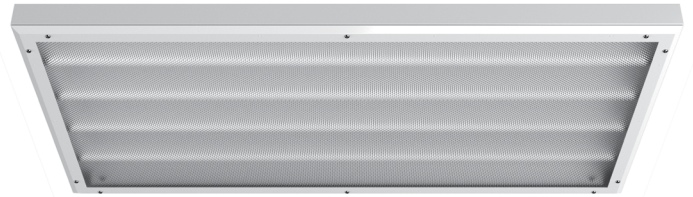

PRODUCT SPECIFICATION

Low profile - 2 in. above ceiling, 2.375 in. O.A. depth. Cleanrooms, laboratories, research facilities, kitchen areas, vivariums, natatoriums, food processing.

Mounting

Ceiling surface or recessed grid - 15/16" to 1-1/2" T Grid. Knockouts for earthquake cable supports provided.

Housing

18 gauge cold rolled steel die-formed to shape with seams welded, ground smooth, and caulked airtight. Aluminum and stainless steel available.

Door

One-piece 18 gauge cold rolled steel, gasketed and sealed overlapping door. Freedom Hinge™ design permits removal and hinging from either side. Aluminum and stainless steel available.

Lens

K12 prismatic lens installed smooth-side out towards the environment.

Finish

Polyester powder-coated after phosphate pretreatment for superior adhesion and corrosion resistance. Brushed stainless steel available.

Hardware

Stainless steel fasteners.

Certifications

UL Listed wet location, IP66 rated. Suitable for use in ISO 5 rated cleanrooms (209E Class 100).

Job Name _____

Fixture Type _____

Catalog No. _____

Approval _____ Date _____

	one	two	three	four	five	six	seven	eight	nine
RXC	-	/	-	-	-	-	-	-	-

one Luminaire Width 1 1 ft., three lamp maximum 2 2 ft. two Lamp Quantity 2 two 3 three 4 four three Lamps (Not Included) 14 2 ft. 14 W T5 28 4 ft. 28 W T5 54 4 ft. 54 W T5 HO	four Voltage 120 120 V, 60 Hz 277 277 V, 60 Hz 347 347 V, 60 Hz VAR Variable, 120-277 V, 50/60Hz five Ballast DM Dimming PR Program Rapid Start (Standard) six Lens 12 .125 in. K12 prismatic polycarbonate 15 .156 in. K12 prismatic polycarbonate 53 .125 in. K12 prismatic acrylic 113 .125 in. K12 prismatic acrylic with RFI Grid seven Material A Aluminum C Cold rolled steel, <u>standard</u> S 304 Stainless steel eight Finish R Brushed stainless steel W White	nine Options CU Canadian UL Listing E1 One lamp emergency ballast FH Fuse and holder RF Radio interference filter, one per circuit TP Stainless steel torx head fasteners Options for grid mount: AH Painted aluminum housing SH Painted stainless steel housing SB Brushed stainless steel housing Note: The L.C. Doane outset door firmly secures the fixture to the T-Grid which should satisfy the need for earthquake clips. Four knock-outs are also provided, one in each corner of the fixture, for seismic support wire attachment (by others).

Modifications are available to meet custom requirements. Specifications and dimensions are subject to change without notice.