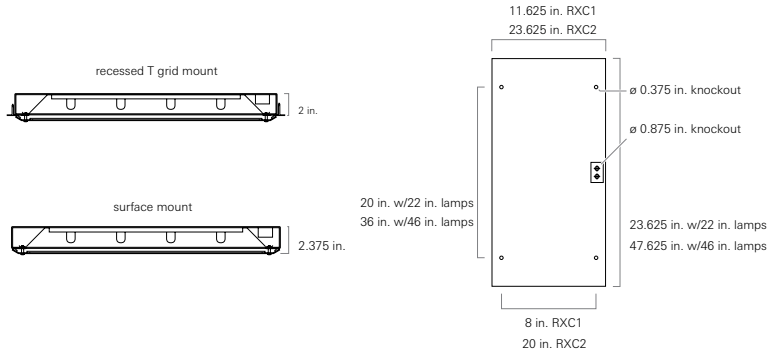

Hardware

Stainless steel fasteners.

Certifications

UL Listed wet location, IP66 rated. Suitable for use in ISO 5 rated cleanrooms (209E Class 100).

Job Name _____

Fixture Type _____

Catalog No. _____

Approval _____ Date _____

	one	two	three	four	five	six	seven	eight	nine
RXC	-	/	-	-	-	-	-	-	-

<p>one Luminaire Width</p> <p>1 1 ft., three lamp maximum</p> <p>2 2 ft.</p> <p>two Lamp Quantity</p> <p>2 two</p> <p>3 three</p> <p>4 four</p> <p>three Lamps (Not Included)</p> <p>14 2 ft. 14 W T5</p> <p>28 4 ft. 28 W T5</p> <p>54 4 ft. 54 W T5 HO</p>	<p>four Voltage</p> <p>120 120 V, 60 Hz</p> <p>277 277 V, 60 Hz</p> <p>347 347 V, 60 Hz</p> <p>VAR Variable, 120-277 V, 50/60Hz</p> <p>five Ballast</p> <p>DM Dimming</p> <p>PR Program Rapid Start (Standard)</p> <p>six Lens</p> <p>12 .125 in. K12 prismatic polycarbonate</p> <p>15 .156 in. K12 prismatic polycarbonate</p> <p>53 .125 in. K12 prismatic acrylic</p> <p>113 .125 in. K12 prismatic acrylic with RFI Grid</p> <p>seven Material</p> <p>A Aluminum</p> <p>C Cold rolled steel, <u>standard</u></p> <p>S 304 Stainless steel</p> <p>eight Finish</p> <p>R Brushed stainless steel</p> <p>W White</p>	<p>nine Options</p> <p>CU Canadian UL Listing</p> <p>E1 One lamp emergency ballast</p> <p>FH Fuse and holder</p> <p>RF Radio interference filter, one per circuit</p> <p>TP Stainless steel torx head fasteners</p> <p>Options for grid mount:</p> <p>AH Painted aluminum housing</p> <p>SH Painted stainless steel housing</p> <p>SB Brushed stainless steel housing</p> <p>Note: The L.C. Doane outset door firmly secures the fixture to the T-Grid which should satisfy the need for earthquake clips. Four knock-outs are also provided, one in each corner of the fixture, for seismic support wire attachment (by others).</p>
---	---	--