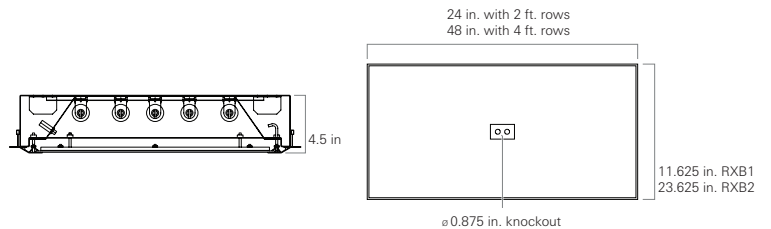

PRODUCT SPECIFICATION

Cleanrooms, laboratories, research facilities, kitchen areas, vivariums, natatoriums

Mounting

Mounts recessed in 1 to 1.5 in. T-grid ceiling. Knockouts for earthquake cable supports provided.

Housing

18 gauge cold rolled steel die-formed to shape with seams welded, ground smooth, and caulked airtight.

Door

One-piece 18 gauge cold rolled steel, gasketed and sealed overlapping door. Freedom Hinge™ design permits removal and hinging from either side. Aluminum and stainless steel available.

Lens

K12 prismatic lens installed smooth-side out towards the environment.

Finish

Polyester powder-coated after phosphate pretreatment for superior adhesion and corrosion resistance. Brushed stainless steel door available.

Hardware

Recessed stainless steel fasteners.

Certifications

UL Listed wet location, IP66 rated, certified NSF2 for splash/non-food zones (option) and suitable for use in ISO-3 rated cleanrooms (209E Class 1).

Job Name _____

Fixture Type _____

Catalog No. _____

Approval _____ Date _____

one	Luminaire Width	four	Ballast	eight	Lens
1	1 ft., <u>three lamp maximum</u>	DM	Dimming	12	.125 in. K12 prismatic polycarbonate
2	2 ft.	EL	Electronic Instant Start, <u>std T8</u>	15	.156 in. K12 prismatic polycarbonate
two	Lamp Quantity	PR	Program Rapid Start, <u>std T5, option T8</u>	53	.125 in. K12 prismatic acrylic
2	two	five	Voltage	113	.125 in. K12 prismatic acrylic with RFI Grid
3	three	120	120 V, 60 Hz	nine	Options
4	four	277	277 V, 60 Hz	CU	Canadian UL Listing
5	five	347	347 V, 60 Hz	E1	One lamp emergency ballast
6	six	VAR	Variable, 120-277 V, 50/60Hz	E2	Two lamp emergency ballast
three	Lamps (Not Included)	six	Door Material	FH	Fuse and holder
14	2 ft. 14 W T5	A	Aluminum	RF	Radio interference filter, one per circuit
17	2 ft. 17 W T8	C	Cold rolled steel, <u>standard</u>	AH	Painted aluminum housing
24	2 ft. 24W T5 HO	S	Stainless steel	SH	Painted stainless steel housing
4B	2 ft. 40 W T5 biax	seven	Door Finish	SB	Brushed stainless steel housing
28	4 ft. 28 W T5	R	Brushed stainless steel	TP	Stainless steel torx head fasteners
32	4 ft. 32 W T8	W	White	NL	Night light for 7 W or 9 W PL bipin
54	4 ft. 54 W T5 HO			NL-LED	Night light, LED

Modifications are available to meet custom requirements.