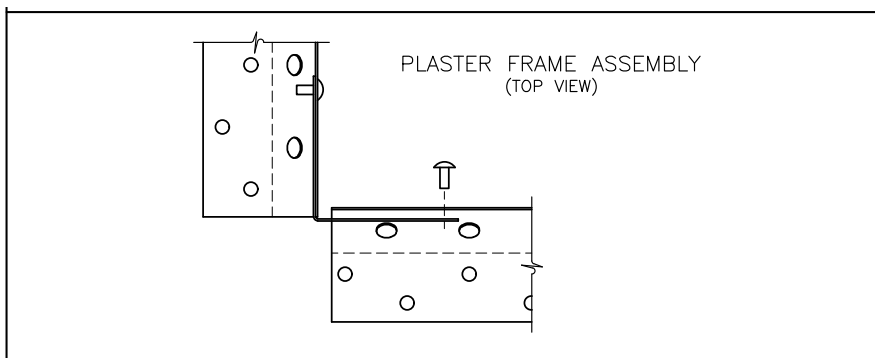

Do not use product for other than intended use.

Do not install this product near gas or electric heaters.

Instructions for: Plaster Frame Assembly for HRA, RXR & CRC

IMPORTANT!

When using electrical equipment, basic safety precautions must be followed:

Service must be performed by qualified service personnel.

Do not use product for other than intended use.

Do not install this product near gas or electric heaters.

RECOMMENDED CEILING CUTOUT:
 $47 \frac{7}{8}''$ X $11 \frac{7}{8}''$