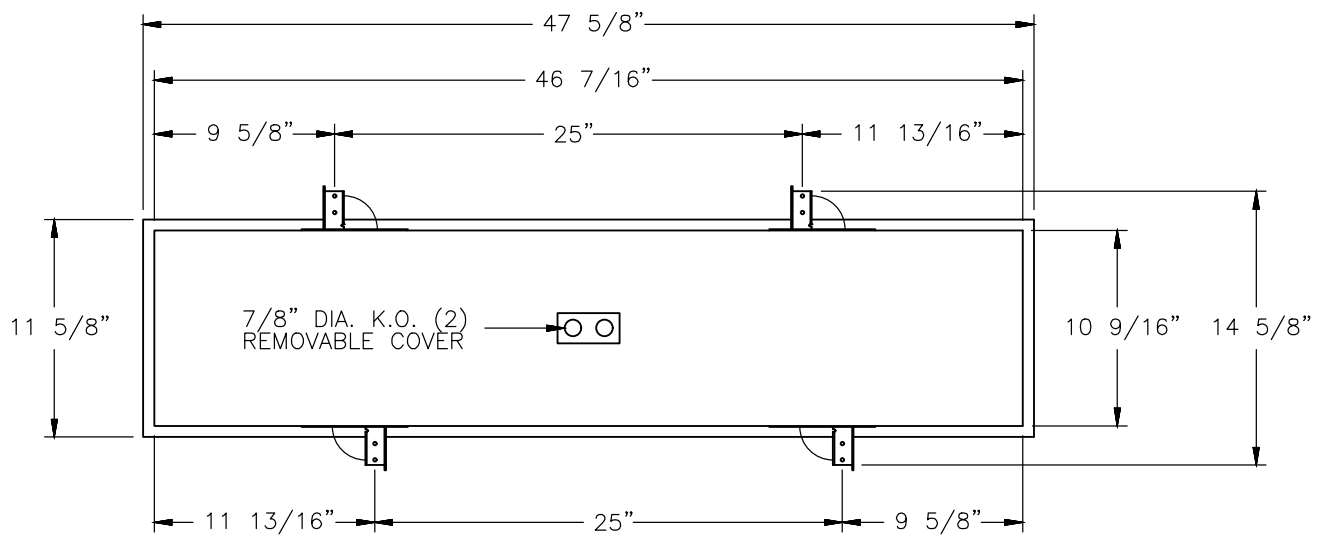

Instructions for: Plaster Frame Assembly for HRA, RXR & CRC

IMPORTANT!

When using electrical equipment, basic safety precautions must be followed:

Service must be performed by qualified service personnel.

Do not use product for other than intended use.

Do not install this product near gas or electric heaters.

Instructions for: Plaster Frame Assembly for HRA, RXR & CRC

IMPORTANT!

When using electrical equipment, basic safety precautions must be followed:

Service must be performed by qualified service personnel.

Do not use product for other than intended use.

Do not install this product near gas or electric heaters.

RECOMMENDED CEILING CUTOUT:
 $47 \frac{7}{8}''$ X $11 \frac{7}{8}''$