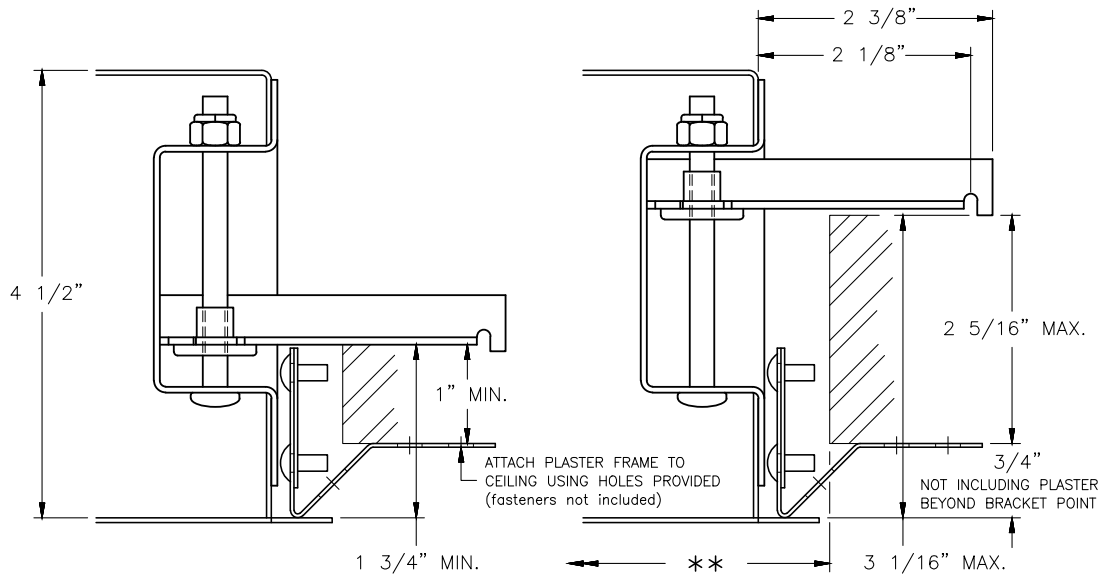

Instructions for: Plaster Frame Assembly for HRA, RXR & CRC

IMPORTANT!

When using electrical equipment, basic safety precautions must be followed:

Service must be performed by qualified service personnel.

Do not use product for other than intended use.

Do not install this product near gas or electric heaters.

Instructions for: Plaster Frame Assembly for HRA, RXR & CRC

IMPORTANT!

When using electrical equipment, basic safety precautions must be followed:

Service must be performed by qualified service personnel.

Do not use product for other than intended use.

Do not install this product near gas or electric heaters.

RECOMMENDED CEILING CUTOUT:
 $47 \frac{7}{8}''$ X $11 \frac{7}{8}''$