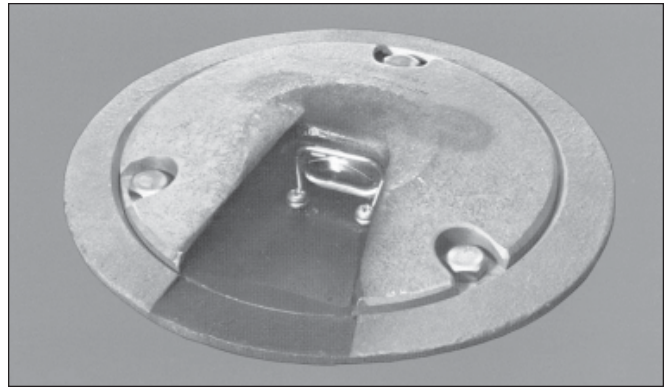

NAWC 619184 Visual Landing Aid

The L.C. Doane Company
498 Series, Guide Light, Centerline

The 498 Series is a 100 watt guide light, for steel decks. This light is watertight above deck and is used as a runway centerline light on CVA/CVN type ships. The fixture consists of a guard assembly, housing assembly, lampholder assembly and one 100 watt Quartz lamp (Q100 T3/6 CL), 6.6 amperes. Transformer assembly NAEC #611826-1 not furnished.

NAWC 619184 / SYMBOL 253.3 NSN 6210-00-149-0743

Overall Dimensions: 7" X 2-3/16"

(Note: protrudes 5/8" above deck).

Net Weight: 10 lbs. maximum.

Approximate shipping weight for package of five: 58 lbs.

How To Order By Military Spec Number

Example: 619184-2 (Refer to the Index pages for crosses to NSN numbers)

619184	-	[]
NAEC PART NUMBER		LOCATION
		2 = CV Centerline
		3 = Catapult Hook up

On Board Repair Parts For NAWC 619184 Guide Light, Centerline