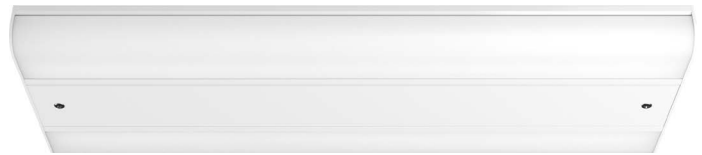

MUCX

Marine Surface Fluorescent

PRODUCT SPECIFICATION

Surface Lighting MUCX Series

Housing

Low profile extruded aluminum.

Lamps

Two T5 Fluorescent Lamps.

Door

One piece 18 Ga. seamless door.

Lens

White linear prismatic acrylic lens.

Finish

White polyester coat finish.

Ballast

Slim electronic 120/277 variable voltage ballasts.

Approval _____

Date _____

MUCX - one - two

one	Lamps (not included)	two	Options
8	8W RS 1' T5	S	Switch
14	14W RS 2' T5	R	Receptacle
21	21W RS 3' T5		
28	28W RS 4' T5		

Modifications are available to meet custom requirements. Specifications and dimensions are subject to change without notice.