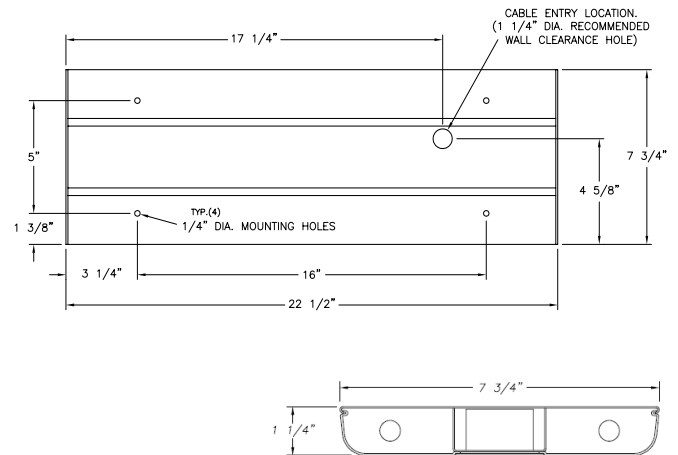

Approval _____

Date _____

MUCX - one - two

one	Lamps (not included)	two	Options
8	8W RS 1' T5	S	Switch
14	14W RS 2' T5	R	Receptacle
21	21W RS 3' T5		
28	28W RS 4' T5		

Modifications are available to meet custom requirements. Specifications and dimensions are subject to change without notice.