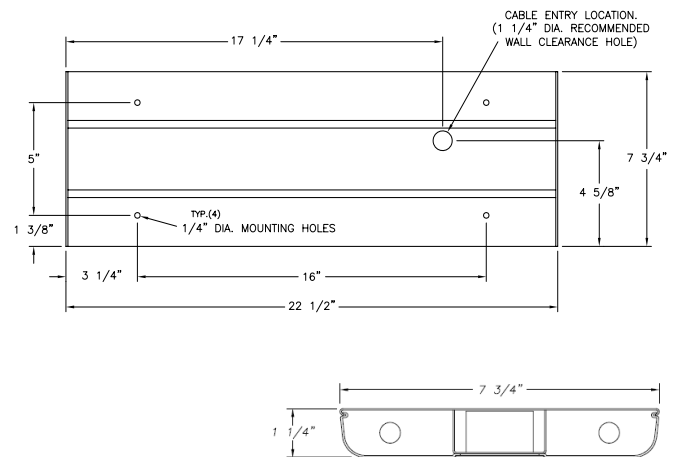

Date _____

MUCX

one

two

one	Lamps (not included)
8	8W RS 1' T5
14	14W RS 2' T5
21	21W RS 3' T5
28	28W RS 4' T5

two	Options
S	Switch
R	Receptacle

Modifications are available to meet custom requirements.
Specifications and dimensions are subject to change without notice.