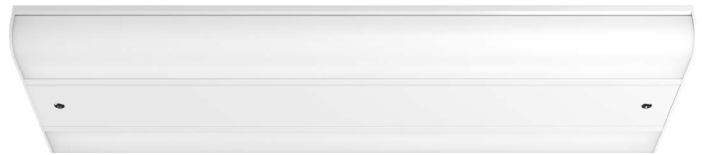

MUCX

Marine Surface Fluorescent

PRODUCT SPECIFICATION

Surface Lighting MUCX Series

Housing

Low profile extruded aluminum.

Lamps

Two T5 Fluorescent Lamps.

Door

One piece 18 Ga. seamless door.

Lens

White linear prismatic acrylic lens.

Finish

White polyester coat finish.

Ballast

Slim electronic 120/277 variable voltage ballasts.

Certifications

IP 54 rated. ABS approved.
UL 1598A marine listed.

Applications

- Under cabinets lighting

Job Name _____

Fixture Type _____

Catalog No. _____

Approval _____

Date _____

MUCX

one

two

one	Lamps (not included)
8	8W RS 1' T5
14	14W RS 2' T5
21	21W RS 3' T5
28	28W RS 4' T5

two	Options
S	Switch
R	Receptacle

Modifications are available to meet custom requirements.
Specifications and dimensions are subject to change without notice.