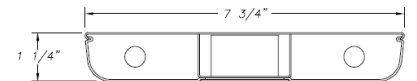

- Under cabinets lighting

Job Name _____

Fixture Type _____

Catalog No. _____

Approval _____

Date _____

MUCX	-	one	-	two

one	Lamps (not included)	two	Options
8	8W RS 1' T5	S	Switch
14	14W RS 2' T5	R	Receptacle
21	21W RS 3' T5		
28	28W RS 4' T5		