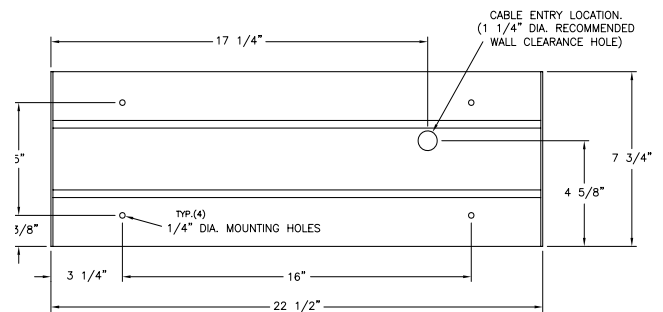

- Under cabinets lighting

Job Name _____

Fixture Type _____

Catalog No. _____

Approval _____

Date _____

MUCX	-	one	-	two

one	Lamps (not included)	two	Options
8	8W RS 1' T5	S	Switch
14	14W RS 2' T5	R	Receptacle
21	21W RS 3' T5		
28	28W RS 4' T5		