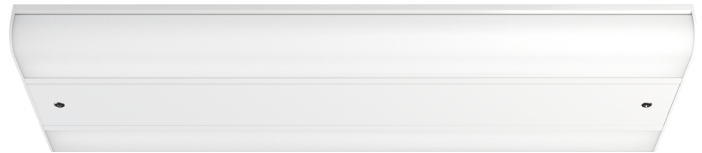

Surface Lighting MUCX Series

Housing

Low profile extruded aluminum.

Lamps

Two T5 Fluorescent Lamps.

Door

One piece 18 Ga. seamless door.

Lens

White linear prismatic acrylic lens.

Finish

White polyester coat finish.

Ballast

Slim electronic 120/277 variable voltage ballasts.

Certifications

IP 54 rated. ABS approved.
UL 1598A marine listed.

Applications

- Under cabinets lighting

Job Name _____

Fixture Type _____

Catalog No. _____

Approval _____

Date _____

MUCX	-	one	-	two

one	Lamps (not included)	two	Options
8	8W RS 1' T5	S	Switch
14	14W RS 2' T5	R	Receptacle
21	21W RS 3' T5		
28	28W RS 4' T5		