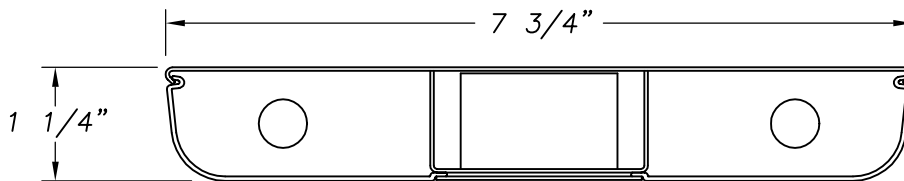

COMMERCIAL MARINE

*MUCX SERIES
LOW PROFILE SURFACE MOUNT*

U.L. 1598A INSIDE TYPE MARINE

- LOW PROFILE EXTRUDED ALUMINUM HOUSING.
- TWO T5 FLUORESCENT LAMPS.
- POWERED BY SLIM ELECTRONIC 120/277 VARIABLE VOLTAGE BALLASTS.
- WHITE LINEAR PRISMATIC ACRYLIC LENS.
- WHITE POLYESTER POWDER COAT FINISH.

	LAMPS	LENGTH
28	28W RS 4' T5	46 1/8"
21	21W RS 3' T5	34 3/8"
14	14W RS 2' T5	22 1/2"
08	8W RS 1' T5	12 1/4"

LAMPS NOT INCLUDED

OPTIONS	
S	SWITCH
R	RECEPTACLE

DIMENSIONS AND SPECIFICATIONS SUBJECT TO CHANGE WITHOUT NOTIFICATION.