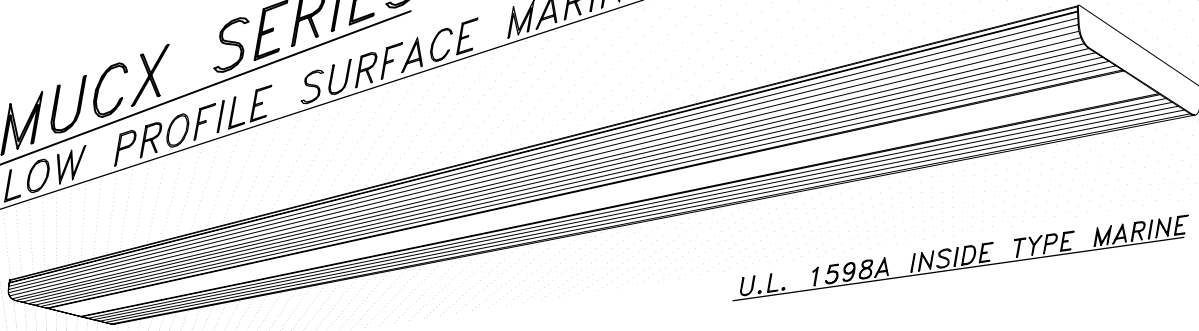

COMMERCIAL MARINE

*MUCX SERIES
LOW PROFILE SURFACE MOUNT*

U.L. 1598A INSIDE TYPE MARINE

- LOW PROFILE EXTRUDED ALUMINUM HOUSING.
- TWO T5 FLUORESCENT LAMPS.
- POWERED BY SLIM ELECTRONIC 120/277 VARIABLE VOLTAGE BALLASTS.
- WHITE LINEAR PRISMATIC ACRYLIC LENS.
- WHITE POLYESTER POWDER COAT FINISH.

	LAMPS	LENGTH
28	28W RS 4' T5	46 1/8"
21	21W RS 3' T5	34 3/8"
14	14W RS 2' T5	22 1/2"
08	8W RS 1' T5	12 1/4"

LAMPS NOT INCLUDED

OPTIONS	
S	SWITCH
R	RECEPTACLE

DIMENSIONS AND SPECIFICATIONS SUBJECT TO CHANGE WITHOUT NOTIFICATION.