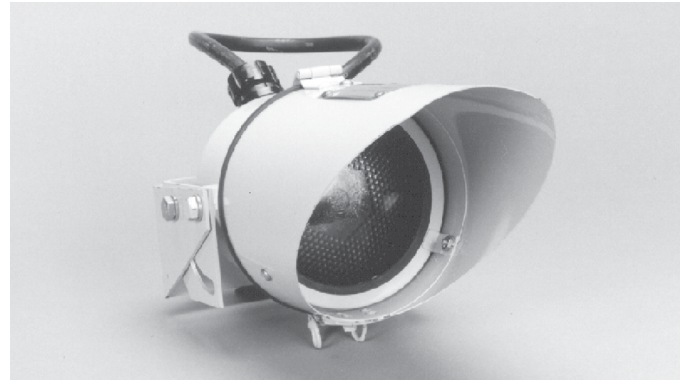

MIL-F-16377/60

629 Series

1" OD Pipe Mounting   Incandescent Floodlight

PRODUCT SPECIFICATION

Floodlight

629 Series

A dripproof exterior incandescent floodlight.

Mounting

Mounts to a 1" OD pipe.

Light Source

150 watt PAR 38 sealed beam lamp.

Housing

Constructed of corrosion resistant stainless steel. Finished in grey enamel.

Cable

Supplied with 10 feet of LSTHOF-3 cable.

Overall Dimensions

Overall Dimensions: 6" X 6" X 17".

10 lbs. maximum.

Approximate shipping weight for package of one: 12 lbs.

Certifications

First Article Qualified.

Contact factory for specific requirements.

M16377/60
NSN 6230-01-026-4439

MIL-SPEC NUMBER

SYMBOL

M1377/60

-

Symbol   Options

316   Without Lamp

317   With Red Filter, *Without Lamp*

Modifications are available to meet custom requirements.
Specifications and dimensions are subject to change without notice.