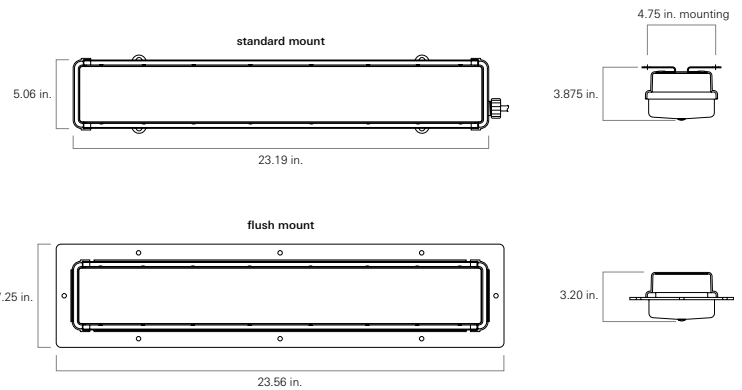

MIL-SPEC	SLANT	SYMBOL	one	two	three
M16377	/	5	-	-	-

Symbol Description

338.1	Standard Mount White Diffusing Window
338.2	Flush Mount White Diffusing Window
339.1	Standard Mount Clear/White
339.2	Flush Mount Clear/White Prismatic Window

one Optional Lamp

R	Red
B	Blue
Y	Amber
G1.0	Grey 1.0%
G2.5	Grey 2.5%

two Optional Switch (DPST)

S 1 On/Off Switch, located on fixture exterior.

three Other Option

A1 Amendment 1, High Efficiency Ballast, and Low Smoke Cable

Replacement Item	L.C. Doane Number	Military Number	NSN
White Diffusing Window	B-1472-NS	M16377/5-001	6210-00-883-5592
Clear/White Prismatic Window	B-1711-NS	M16377/5-002	6210-00-973-1747
Shockmount	B-1591-BS	M16377/41-009	6210-00-973-1747

Modifications are available to meet custom requirements. Specifications and dimensions are subject to change without notice.