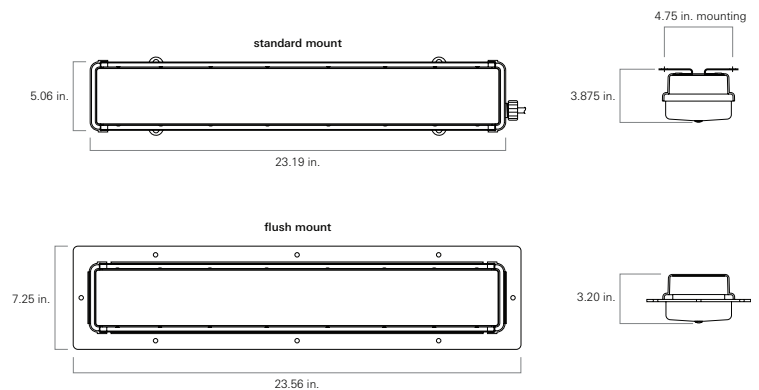

120 volts, 60 Hertz. Supplied with one 15 W T12 cool white lamp and ten feet of cable.

Standard Mounting

Overall Dimensions: 23-3/16" X 4-7/8" X 3-13/16"

Net weight: 6 lbs. 12 oz. maximum.

Approximate shipping weight for package of ten: 74 lbs.

Flush Mounting

Overall Dimensions: 25-9/16" X 7-1/4" X 3-13/16"

Net weight: 8 lbs. 3 oz. maximum.

Approximate shipping weight for package of ten: 89 lbs.

M16377/5-338.1
NSN: 6210-00-725-3556

Standard Mount, White Diffusing Window