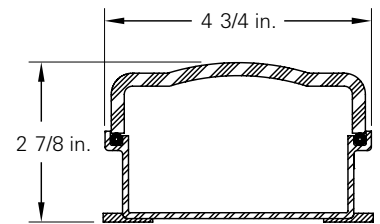

Light Source

6 to 28 volts, 21 candlepower or 25 watts.
Incandescent lamp not furnished.

Lens

Standard with white diffusing lens.
Red diffusing lens available.

Housing

Made from cast aluminum.

Hardware

Three gland nuts and washer assemblies are packaged with the light fixtures to provide for additional branch lighting circuits.

Cable

Cable not furnished.

Weight

1 lbs. 5 oz. maximum.
Approximate shipping weight for package of twenty five: 45 lbs.

Certifications

First Article Qualified.

Contact factory for more specified options.

MIL-SPEC	SLANT	SYMBOL	one
M16377	36	-	-