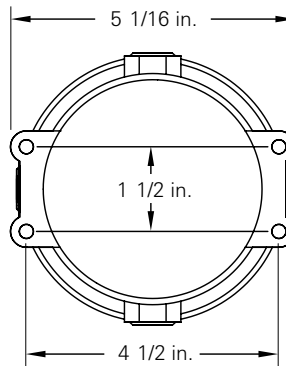

Cable

Cable not furnished.

Weight

1 lbs. 5 oz. maximum.
Approximate shipping weight for package of twenty five: 45 lbs.

Certifications

First Article Qualified.

Contact factory for more specified options.

MIL-SPEC	SLANT	SYMBOL	one
M16377	36	-	-