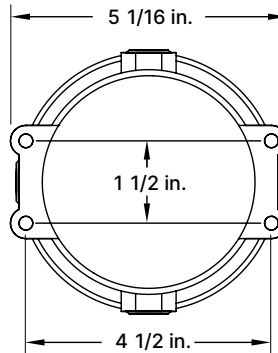

MIL-F-16377/36

290 Series

Watertight Incandescent Lighting

PRODUCT SPECIFICATION

Detail Lighting 290 Series, Incandescent Fixture

The 290 Series is a watertight incandescent general lighting fixture for small boats and refrigerated spaces. DPST toggle switch available.

Light Source

6 to 28 volts, 21 candlepower or 25 watts.
Incandescent lamp not furnished.

Lens

Standard with white diffusing lens.
Red diffusing lens available.

Housing

Made from cast aluminum.

Hardware

Three gland nuts and washer assemblies are packaged with the light fixtures to provide for additional branch lighting circuits.

Cable

Cable not furnished.

Weight

1 lbs. 5 oz. maximum.
Approximate shipping weight for package of twenty five: 45 lbs.

Certifications

First Article Qualified.

Contact factory for more specified options.

MIL-SPEC	SLANT	SYMBOL	one
M16377	36	-	-

Symbol	Description	one	Option
95.1	White Lens	E	White Lens
96.1	White Lens with DPST Switch	ES	White Lens with DPST Switch
97.1	Red Lens	F	Red Lens
98.1	Red Lens with DPST Switch	FS	Red Lens with DPST Switch

Replacement Item	L.C. Doane Part Number	Symbol	NSN
Housing	290-E/LL	M16377/36-001	6210-00-295-2192
Housing with switch	290-ES/LL	M16377/36-002	6210-00-295-2865
White diffusing lens	B-1485-NS	M16377/36-003	6210-00-548-0428
Red diffusing lens	B-940-NS	M16377/36-004	6210-00-399-7028
Lampholder	B-253-S	MIL-L-970/15	6250-00-362-2154
DPST Toggle Switch	P-573-S	MS16569-1	5930-00-719-9659

Modifications are available to meet custom requirements.
Specifications and dimensions are subject to change without notice.