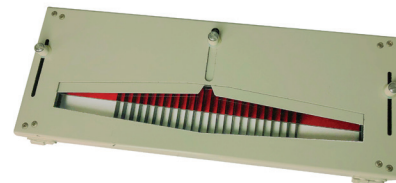

Desk Lamp

61 Series

Fluorescent light fixture for desk lighting. 8W, 120 volts, 60 Hertz, supplied with one F8T5 cool white lamp, one DPST toggle switch and ten feet of 18/3 cable.

Upon request an adjustable red and white or blue and white filter can be furnished (packaged separately).

Overall Dimensions: 15-3/4" X 12-9/16" X 12-15/16"
Net Weight: 11 lbs. 10 oz. maximum.
Approximate shipping weight for package of five: 70 lbs.

MIL-F-16377/48 Filter Assembly

Filter assembly for use with fluorescent desk lights, adjustable for red and white or blue and white illumination. The filter assembly is designed to mount on the lighting head with attachment clips and slide bars. The filter is held tightly against the lighting head, thus preventing light from escaping.

Overall Dimensions: 12-3/4" X 5-3/16" X 1-7/16"
Net Weight: 1 lbs. 8 oz. maximum.
Approximate shipping weight: Package of twenty: 42 lbs.

Desk Fixture
M16377/15-148.2

Filter Assembly Blue or Red
M16377/15-148.2