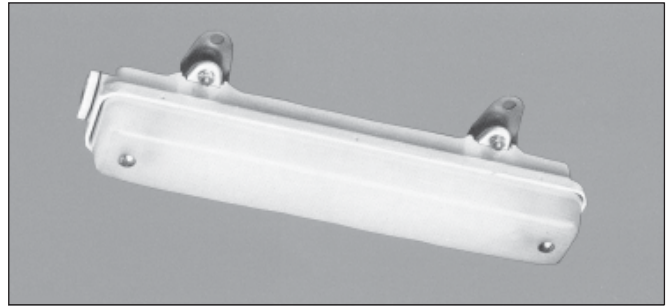

US NAVY MIL SPEC LIGHTING

MIL-F-16377/14 Overhead Lighting

The L.C. Doane Company
410 Series, 1 Lamp Fixture

The 410 Series is a watertight fluorescent lighting fixture for general lighting. The housing is constructed from marine grade aluminum. Available with either a white diffusing or a clear and white directional 1/4" thick window.

120 volts, 60 Hertz. Supplied with one 8W T5 cool white lamp and ten feet of cable.

Standard Mounting

Overall Dimensions: 15-1/2" X 2-13/16" X 3-1/2"
Net weight: 4 lbs. 3 oz. maximum.
Approximate shipping weight for package of ten: 50 lbs.

Flush Mounting

Overall Dimensions: 17-3/4" X 5-1/4" X 3-1/2"
Net weight: 5 lbs. 2 oz. maximum.
Approximate shipping weight for package of ten: 65 lbs.

M16377/14-79.1 **NSN 6210-00-578-7703**
Standard Mount, White Diffusing Window

M16377/14-80.2 **NSN 6210-01-088-8990**
Flush Mount, Clear/White Window

How To Order By Military Spec Number

Example: M16377/14-79.1 (Refer to the Index pages for crosses to NSN numbers)

M16377/14				
MIL SPEC NUMBER	SYMBOL NUMBER	OPTIONAL LAMP FILTER TUBE	OPTIONAL SWITCH (DPST)	OTHER OPTION Specify
	79.1 = Standard Mount with Clear and White Directional Window	R = Red B = Blue Y = Amber	S = One Switch	A1 = Amendment 1, Low Smoke Cable
	79.2 = Flush Mount with Clear and White Directional Window	G1.0 = Grey 1.0% G2.5 = Grey 2.5%		
	80.1 = Standard Mount with White Diffusing Window			
	80.2 = Flush Mount with White Diffusing Window			