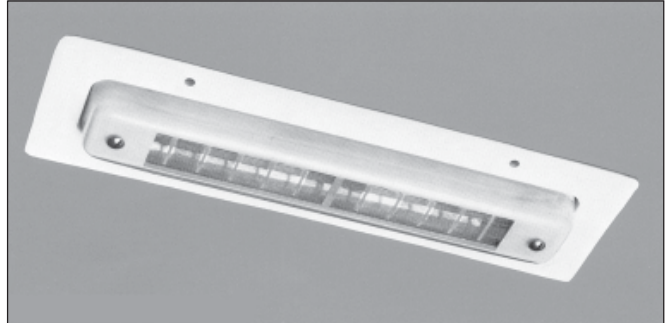

US NAVY MIL SPEC LIGHTING

MIL-F-16377/14 Overhead Lighting

The L.C. Doane Company
410 Series, 1 Lamp Fixture

The 410 Series is a watertight fluorescent lighting fixture for general lighting. The housing is constructed from marine grade aluminum. Available with either a white diffusing or a clear and white directional 1/4" thick window.

120 volts, 60 Hertz. Supplied with one 8W T5 cool white lamp and ten feet of cable.

Standard Mounting

Overall Dimensions: 15-1/2" X 2-13/16" X 3-1/2"
Net weight: 4 lbs. 3 oz. maximum.
Approximate shipping weight for package of ten: 50 lbs.

Flush Mounting

Overall Dimensions: 17-3/4" X 5-1/4" X 3-1/2"
Net weight: 5 lbs. 2 oz. maximum.
Approximate shipping weight for package of ten: 65 lbs.

M16377/14-79.1 **NSN 6210-00-578-7703**
Standard Mount, White Diffusing Window

M16377/14-80.2 **NSN 6210-01-088-8990**
Flush Mount, Clear/White Window

How To Order By Military Spec Number

Example: M16377/14-79.1 (Refer to the Index pages for crosses to NSN numbers)

M16377/14				
MIL SPEC NUMBER	SYMBOL NUMBER	OPTIONAL LAMP FILTER TUBE	OPTIONAL SWITCH (DPST)	OTHER OPTION Specify
	79.1 = Standard Mount with Clear and White Directional Window	R = Red B = Blue Y = Amber	S = One Switch	A1 = Amendment 1, Low Smoke Cable
	79.2 = Flush Mount with Clear and White Directional Window	G1.0 = Grey 1.0% G2.5 = Grey 2.5%		
	80.1 = Standard Mount with White Diffusing Window			
	80.2 = Flush Mount with White Diffusing Window			