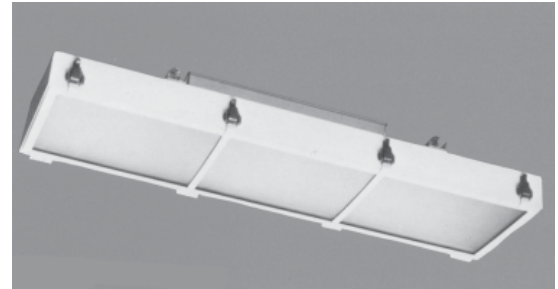

MIL-F-16377/13

600 Series

Standard Mount   Flush Mount   Fluorescent

PRODUCT SPECIFICATION

Overhead Lighting 600 Series

The 600 Series is a dripproof high output fluorescent light fixture for general lighting.

Mounting

Mounts to ceiling surfaces or flush within them.

Light Source

Three 60W T12 lamps, powered by 120V 60Hz ballast.

Lens

Standard with clear prismatic lens.

Housing

Constructed from die cast .090 marine grade aluminum.

Cable

Supplied with 10 ft. of LSDSGA-4 cable.

Standard Mounting

Overall Dimensions: 52-1/16" X 14-13/16" X 8-3/16".
Net weight: 60 lbs. 0 oz. maximum.
Approximate shipping weight for individual unit: 67 lbs.

Flush Mounting

Overall Dimensions: 55-9/16" X 17-1/2" X 4-5/16".
Net weight: 67 lbs. 0 oz. maximum.
Approximate shipping weight for individual unit: 72 lbs.

Certifications

First Article Qualified.

Contact factory for specific requirements.

M16377/13-74
NSN 6310-00-474-5653
Standard Mount