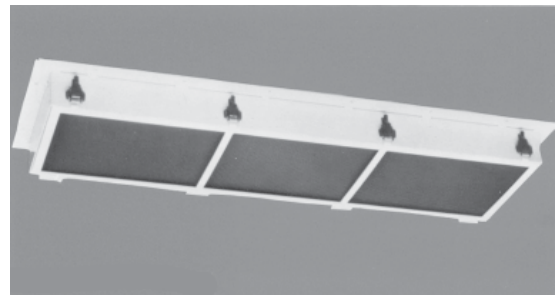

M16377/13-74
NSN 6310-00-474-5653
Standard Mount

M16377/13-74.1
NSN 6310-00-474-5653
Flush Mount

MIL-SPEC	SYMBOL	one	two
M16377/13	-	-	-

Symbol	Mounting
74	Standard mount
74.1	Flush Mount

one	Lens Color Option
A	Amber Prismatic
R	Red Prismatic
B	Blue Prismatic

two   **Option**
Contact factory for cable options

Replacement Item	L.C. Doane Part Number	Symbol	NSN
Ballast	P-1649-S	Com'l designation F48T12/HO	-
60W T12 Lamp	P-941-S	MS18226-1	6240-00-933-5075
Lampholder	P-1361-AS	UL 542	6250-00-906-8084
Clear Prismatic Lens	B-1703-SP	M16377/13-001	6210-00-877-8799
Red Prismatic Lens	B-1748-SP	M16377/13-002	6210-00-902-0228
Amber Prismatic Lens	B-1825-SP	M16377/13-003	6210-01-166-7183
Blue Prismatic Lens	-	-	-
Shockmount Internal	B-1669-S	M16377/41-028	-
Shockmount External	A-1036-JS	M16377/41-026	6210-00-396-1717

Modifications are available to meet custom requirements.
Specifications and dimensions are subject to change without notice.