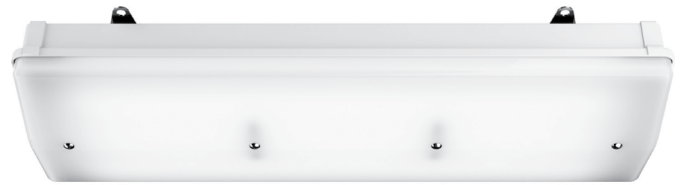

MIL-DTL-16377/12

303 Series

Overhead Lighting Surface Mount Flush Mount Three Lamps Fluorescent

PRODUCT SPECIFICATION

Overhead Lighting

303 Series

The 303 Series is a watertight three-lamp luminaire designed for general purpose naval lighting in wet maritime environments.

Mounting

Mounts to ceiling surfaces or flush within them.

Light Source

Three T12 lamps, powered by 120V 60Hz ballast.

Lens

1/4 in. thick white diffusing lens. Prismatic lens available.

Housing

Made from sheet aluminum die-formed to shape with cast aluminum ends.

Finish

Polyester powder-coated after phosphate pretreatment for superior adhesion and corrosion resistance.

Cable

Supplied with 10 ft. of LSTHOF-3 cable.

Standard Mounting

Overall Dimensions: 28.9 in. X 9.5 in. X *4.1 in.

*NEALS Emergency Unit:

6 1/2" overall depth; add 4 pounds per unit.

Supplied with ten feet of LSFHOF-3 Cable.

Certifications

First Article Qualified.

Standard Mount, White Diffusing Window
M16377/12-333.1
6220-00-548-0222