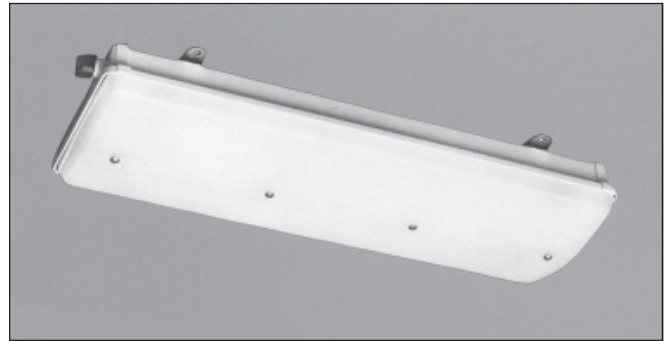

Net weight: *16 lbs. 0 oz. maximum.

Approximate shipping weight for package of four: *65 lbs.

Flush Mounting

Overall Dimensions: 31-5/8" X 11-7/8" X *4-1/4".

Net weight: *18 lbs. 6 oz. maximum.

Approximate shipping weight for package of four: *76 lbs.

*NEALS Emergency Unit

6-3/4" overall depth; add 4 pounds per unit, with ten feet of LSFHOF-3 Cable. (Refer to NEALS Catalog Sheet, page 2)

How To Order By Military Spec Number

Example: M16377/12A-333.1 (Refer to the Index pages for crosses to NSN numbers)

M16377				
MIL SPEC NUMBER	ELECTRICAL RATING	SYMBOL NUMBER	OPTIONAL LAMP FILTER TUBE	OPTIONAL SWITCH (DPST)
	12A = (3) 20W Lamps	333.1 = Standard Mount White Diffusing Window	R = Red	S = One Switch
	12B = (3) 17W Lamps	333.2 = Flush Mount White Diffusing Window	B = Blue	SS = Two Switches
	75 = (3) 17W Lamps with Additional Emergency Circuit	342.2 = Standard Mount Clear/White Prismatic Window	Y = Amber	
		342.3 = Flush Mount Clear/White Prismatic Window	G1.0 = Grey 1.0%	
			G2.5 = Grey 2.5%	

On Board Repair Parts For MIL-DTL-16377, 3 Lamp Fixtures

For other available on board repair parts refer to the Repair Parts page.

ITEM DESCRIPTION	L.C. DOANE PART NUMBER	MILITARY NUMBER	NSN NUMBER
WHITE DIFFUSING WINDOW	B-1723-NS	M16377/12-001	6210-00-295-2849
CLEAR/WHITE PRISMATIC WINDOW	B-1720-NS	M16377/12-004	6210-00-814-5914
SHOCKMOUNT /12A or /12B	B-1591-BS	M16377/41-009	6210-00-973-1747
SHOCKMOUNT /75	B-1591-CS	M16377/41-008	

M16377/12-333.1

NSN 6210-00-548-0222

Standard Mount, White Diffusing Window