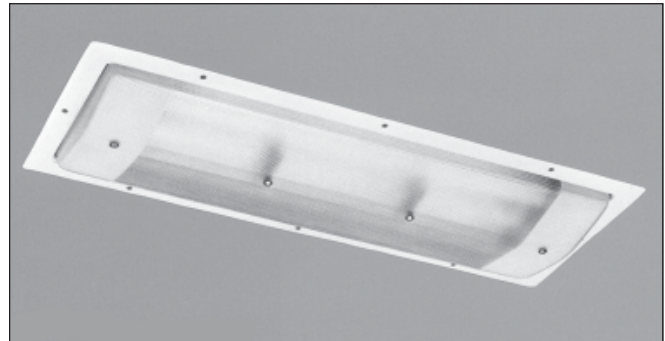

M16377/12-342.3

NSN 6210-01-283-0375

Flush Mount, Clear/White Prismatic Window