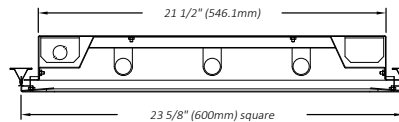

MG3	-	15	-	-	-	-
		one		two		three
						four

one Lamp Type
15 15W

two Lamp Quantity
1 One
2 Two
3 Three
4 Four

three Housing
AL Aluminum
CRS Cold-rolled steel

four Options
E1 One lamp emergency service
2ST 2 Stuffing tubes, one each end
SJO 10' of 16/3 cable, prewired
2C Two circuit wired
DC 12/24 Volt DC

Modifications are available to meet custom requirements.
Specifications and dimensions are subject to change without notice.