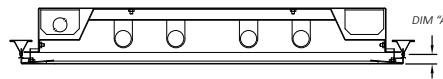

MG3	-	15	-	-	-	-
		one		two		three
						four

one Lamp Type
15 15W

two Lamp Quantity
1 One
2 Two
3 Three
4 Four

three Housing
AL Aluminum
CRS Cold-rolled steel

four Options
E1 One lamp emergency service
2ST 2 Stuffing tubes, one each end
SJO 10' of 16/3 cable, prewired
2C Two circuit wired
DC 12/24 Volt DC

Modifications are available to meet custom requirements.
Specifications and dimensions are subject to change without notice.