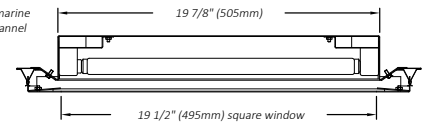

MG3	-	15	-	-	-	-
		one		two		three
						four

one Lamp Type
15 15W

two Lamp Quantity
1 One
2 Two
3 Three
4 Four

three Housing
AL Aluminum
CRS Cold-rolled steel

four Options
E1 One lamp emergency service
2ST 2 Stuffing tubes, one each end
SJO 10' of 16/3 cable, prewired
2C Two circuit wired
DC 12/24 Volt DC

Modifications are available to meet custom requirements.
Specifications and dimensions are subject to change without notice.