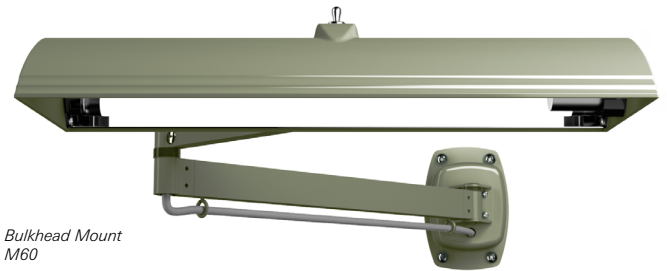

Desk Lighting

M61 Series

Available in three different models to fit a wide range of applications. These heavy duty fluorescent light fixtures are ideal for detail lighting. Available either as free standing, pedestal or bulkhead mounting. Each model comes with an 8W cool white fluorescent lamp and a highly polished aluminum reflector to provide an efficient distribution of illumination.

Housing

Manufactured of cast aluminum. Supplied with a DPST toggle switch and ten feet of 18/3 cable.

Reflector

Highly polished aluminum parabolic reflector.

Lamp Holders

The fluorescent lamp is installed with a lamplock device to hold the lamp securely in position.

Finish

White, powdercoat polyester, inside and out, phosphate pretreated to ensure superior adhesion and rust resistance.

Ballast

Standard 120 Volt, low power factor.

Bulkhead Mounting

Overall Dimensions: 27-1/4" X 12-1/2" X 5"
Net Weight: 4 lbs. 0 oz. maximum.

Pedestal Mounting

Overall Dimensions: 28" X 12-1/2" X 15-1/2"
Net Weight: 6 lbs. 0 oz. maximum.

Free Standing

Overall Dimensions: 15-3/4" X 12-1/2" X 13"
Net Weight: 12 lbs. 0 oz. maximum.

Applications

- Desk Lighting