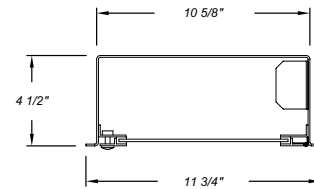

Applications

- "T" Grid Ceiling
- Accommodations
- Large Open Areas
- Passageways
- Work Stations

Job Name _____

Fixture Type _____

Catalog No. _____

Approval _____

Date _____