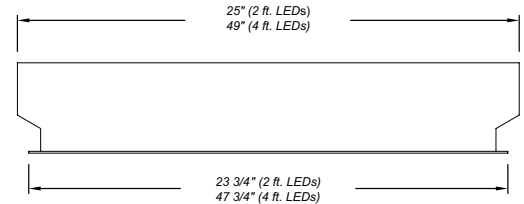

M608

Marine Recess Mount Grid Ceiling

PRODUCT SPECIFICATION

Overhead Lighting M608 Series

The M608 Series is a drip-proof fluorescent fixture for recessed "T" grid ceiling applications. Constructed from marine-grade aluminum with an acrylic diffuser.

Mounting

Recess mounts in "T" grid ceiling.
Includes shock-resistant brackets and liquid-tight cord grip.

Lens

Prismatic acrylic

Lens Frame

Seamless extruded aluminum with piano hinge and spring loaded quarter-turn closure fasteners.

Housing

Die-formed aluminum with welded seams.

Finish

Polyester powder-coated after phosphate pretreatment for superior adhesion and corrosion resistance.

Ballast

Standard universal 120-277 VAC, 50/60 Hz, electronic ballast (consult factory for other options).

Weight

4 ft: 16 lbs (7.3 kg)
2 ft: 10 lbs (4.5 Kg)

Certifications

IP 54 rated. USCG ABS approved.
UL 1598A marine listed.

Applications

- "T" Grid Ceiling
- Accommodations
- Large Open Areas
- Passageways
- Work Stations

Job Name _____

Fixture Type _____

Catalog No. _____

Approval _____

Date _____

M608 - one - two - three

1. **one Lamp Type**
2. 17 17W T8, (2 ft)
   - 28 28W T5, (4 ft)
   - 32 32W T8, (4 ft)
   - 54 54W T5 HO, (4 ft)
3. **two Lamp Quantity**
4. 2 Two
   - 3 Three
   - 4 Four

1. **three Options**
2. E1 One lamp emergency service
   - E2 Two lamp emergency service
   - SJO 10' of 16/3 cable, pre-wired
   - DC 12/24 Volt DC
   - 2C Two circuit wired

Modifications are available to meet custom requirements.
Specifications and dimensions are subject to change without notice.