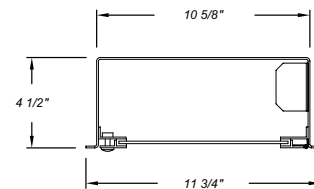

Applications

- "T" Grid Ceiling
- Accommodations
- Large Open Areas
- Passageways
- Work Stations

Job Name _____

Fixture Type _____

Catalog No. _____

Approval _____

Date _____