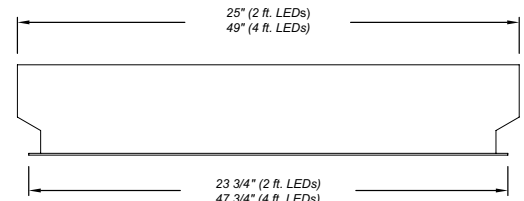

M608

Marine   Recess Mount   Grid Ceiling

PRODUCT SPECIFICATION

Overhead Lighting

M608 Series

The M608 Series is a drip-proof fluorescent fixture for recessed "T" grid ceiling applications. Constructed from marine-grade aluminum with an acrylic diffuser.

Mounting

Recess mounts in "T" grid ceiling. Includes shock-resistant brackets and liquid-tight cord grip.

Lens

Prismatic acrylic

Lens Frame

Seamless extruded aluminum with piano hinge and spring loaded quarter-turn closure fasteners.

Housing

Die-formed aluminum with welded seams.

Finish

Polyester powder-coated after phosphate pretreatment for superior adhesion and corrosion resistance.

Ballast

Standard universal 120-277 VAC, 50/60 Hz, electronic ballast (consult factory for other options).

Weight

4 ft: 16 lbs (7.3 kg)
2 ft: 10 lbs (4.5 Kg)

Certifications

IP 54 rated. USCG ABS approved. UL 1598A marine listed.

Applications

- "T" Grid Ceiling
- Accommodations
- Large Open Areas
- Passageways
- Work Stations

Job Name _____

Fixture Type _____

Catalog No. _____

Approval _____

Date _____

M608 - one - two - three

1. **one Lamp Type**
2. 17 17W T8, (2 ft)
   - 28 28W T5, (4 ft)
   - 32 32W T8, (4 ft)
   - 54 54W T5 HO, (4 ft)
3. **two Lamp Quantity**
4. 2 Two
   - 3 Three
   - 4 Four

1. **three Options**
2. E1 One lamp emergency service
   - E2 Two lamp emergency service
   - SJO 10' of 16/3 cable, pre-wired
   - DC 12/24 Volt DC
   - 2C Two circuit wired

Modifications are available to meet custom requirements. Specifications and dimensions are subject to change without notice.