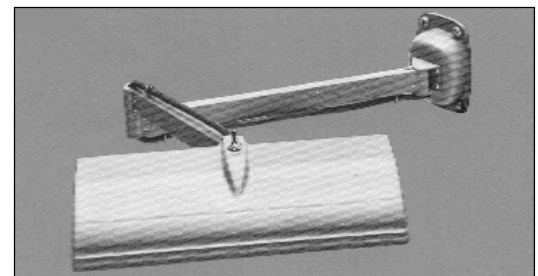

M60 Series

Detail Light, 8 Watt, Desk Fluorescent Light Fixture

Available in three different models to fit a wide range of applications. These heavy duty fluorescent light fixtures are ideal for detail lighting. Available either as free standing, pedestal or bulkhead mounting. Each model comes complete with an 8 watt cool white fluorescent lamp and a highly polished aluminum reflector to provide an efficient distribution of illumination.

Specifications

HOUSING: Manufactured of cast aluminum. Supplied with a DPST toggle switch and ten feet of 18/3 cable.

REFLECTOR: Highly polished aluminum parabolic reflector.

LAMP HOLDERS: The fluorescent lamp is installed with a lamplock device to hold the lamp securely in position.

FINISH: White, powdercoat polyester, inside and out, phosphate pretreated to ensure superior adhesion and rust resistance.

BALLAST: Standard 120 Volt, low power factor.

How To Order Example: M61

Modifications are available to suit custom requirements.

ORDER: M61

Free standing fixture with one 8 watt cool white fluorescent lamp.
Overall Dimensions: 15-3/4" X 12-1/2" X 13" (400mm X 317mm X 330mm)
Approximate Weight : 12 lbs (5.5kg)

ORDER: M60-B

Pedestal mounted fixture with one 8 watt cool white fluorescent lamp.
Overall Dimensions: 28" X 12-1/2" X 15-1/2" (711mm X 317mm X 394mm)
Approximate Weight : 6 lbs (3kg)

ORDER: M60

Bulkhead mounted fixture with one 8 watt cool white fluorescent lamp.
Overall Dimensions: 27-1/4" X 12-1/2" X 5" (692mm X 317mm X 127mm)
Approximate Weight : 4 lbs (2kg)

WARRANTY: 5 years against defective material and workmanship.

M60 Series