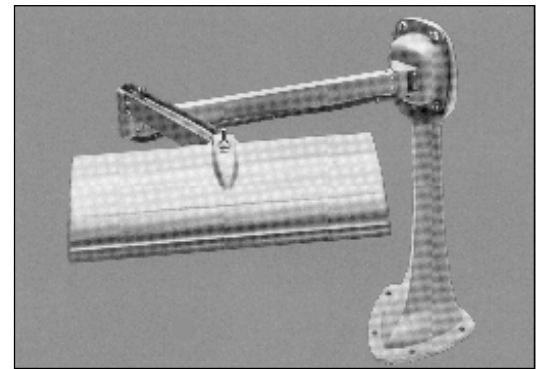

M60-B Series