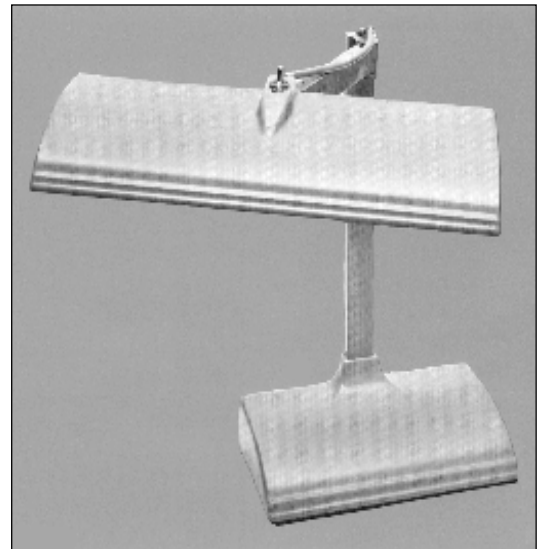

M60 Series

Detail Light, 8 Watt, Desk Fluorescent Light Fixture

Available in three different models to fit a wide range of applications. These heavy duty fluorescent light fixtures are ideal for detail lighting. Available either as free standing, pedestal or bulkhead mounting. Each model comes complete with an 8 watt cool white fluorescent lamp and a highly polished aluminum reflector to provide an efficient distribution of illumination.

Specifications

HOUSING: Manufactured of cast aluminum. Supplied with a DPST toggle switch and ten feet of 18/3 cable.

REFLECTOR: Highly polished aluminum parabolic reflector.

LAMP HOLDERS: The fluorescent lamp is installed with a lamplock device to hold the lamp securely in position.

ORDER: M61

Free standing fixture with one 8 watt cool white fluorescent lamp.
Overall Dimensions: 15-3/4" X 12-1/2" X 13" (400mm X 317mm X 330mm)
Approximate Weight : 12 lbs (5.5kg)

ORDER: M60-B

Pedestal mounted fixture with one 8 watt cool white fluorescent lamp.
Overall Dimensions: 28" X 12-1/2" X 15-1/2" (711mm X 317mm X 394mm)
Approximate Weight : 6 lbs (3kg)

ORDER: M60

Bulkhead mounted fixture with one 8 watt cool white fluorescent lamp.
Overall Dimensions: 27-1/4" X 12-1/2" X 5" (692mm X 317mm X 127mm)
Approximate Weight : 4 lbs (2kg)

WARRANTY: 5 years against defective material and workmanship.