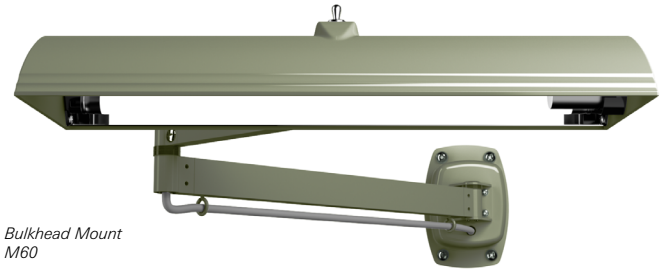

Desk Lighting M60 Series

Available in three different models to fit a wide range of applications. These heavy duty fluorescent light fixtures are ideal for detail lighting. Available either as free standing, pedestal or bulkhead mounting. Each model comes with an 8W cool white fluorescent lamp and a highly polished aluminum reflector to provide an efficient distribution of illumination.

Housing

Manufactured of cast aluminum. Supplied with a DPST toggle switch and ten feet of 18/3 cable.

Reflector

Highly polished aluminum parabolic reflector.

Lamp Holders

The fluorescent lamp is installed with a lamplock device to hold the lamp securely in position.

Finish

White, powdercoat polyester, inside and out, phosphate pretreated to ensure superior adhesion and rust resistance.

Ballast

Standard 120 Volt, low power factor.

Bulkhead Mounting

Overall Dimensions: 27-1/4" X 12-1/2" X 5"
Net Weight: 4 lbs. 0 oz. maximum.

Pedestal Mounting

Overall Dimensions: 28" X 12-1/2" X 15-1/2"
Net Weight: 6 lbs. 0 oz. maximum.

Free Standing

Overall Dimensions: 15-3/4" X 12-1/2" X 13"
Net Weight: 12 lbs. 0 oz. maximum.

Applications

- Desk Lighting

*Bulkhead Mount
M60*