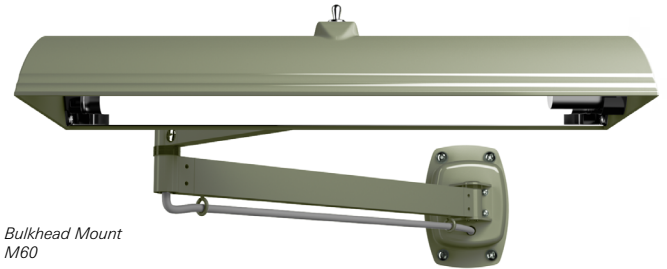

Desk Lighting M60-B Series

Available in three different models to fit a wide range of applications. These heavy duty fluorescent light fixtures are ideal for detail lighting. Available either as free standing, pedestal or bulkhead mounting. Each model comes with an 8W cool white fluorescent lamp and a highly polished aluminum reflector to provide an efficient distribution of illumination.

Housing

Manufactured of cast aluminum. Supplied with a DPST toggle switch and ten feet of 18/3 cable.

Reflector

Highly polished aluminum parabolic reflector.

Lamp Holders

The fluorescent lamp is installed with a lamplock device to hold the lamp securely in position.

Finish

White, powdercoat polyester, inside and out, phosphate pretreated to ensure superior adhesion and rust resistance.

Ballast

Standard 120 Volt, low power factor.

Bulkhead Mounting

Overall Dimensions: 27-1/4" X 12-1/2" X 5"
Net Weight: 4 lbs. 0 oz. maximum.

Pedestal Mounting

Overall Dimensions: 28" X 12-1/2" X 15-1/2"
Net Weight: 6 lbs. 0 oz. maximum.

Free Standing

Overall Dimensions: 15-3/4" X 12-1/2" X 13"
Net Weight: 12 lbs. 0 oz. maximum.

Applications

- Desk Lighting