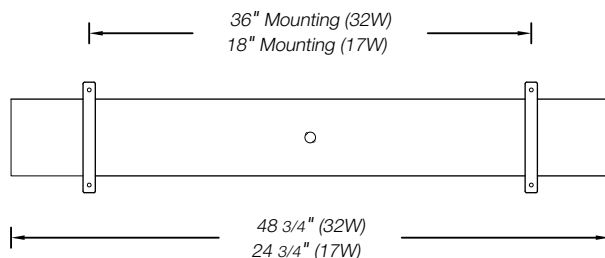

Applications

- » Narrow places
- » Passageways
- » Work stations

Dimensions *dimensions and specifications subject to change without notification*

Weight: 4 ft. unit = 8.7 lbs. (3.9 kg)

2 ft. unit = 5.5 lbs. (2.5 kg)