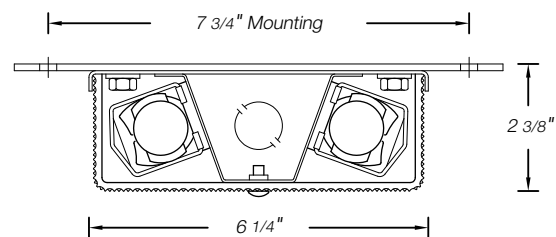

#### Features

- » 2' or 4' fixture lengths
- » Drip-proof
- » UL 1598A marine
- » IP 55
- » U.S.C.G. - ABS

#### Applications

- » Narrow places
- » Passageways
- » Work stations

**Dimensions** *dimensions and specifications subject to change without notification*

Weight: 4 ft. unit = 8.7 lbs. (3.9 kg)

2 ft. unit = 5.5 lbs. (2.5 kg)