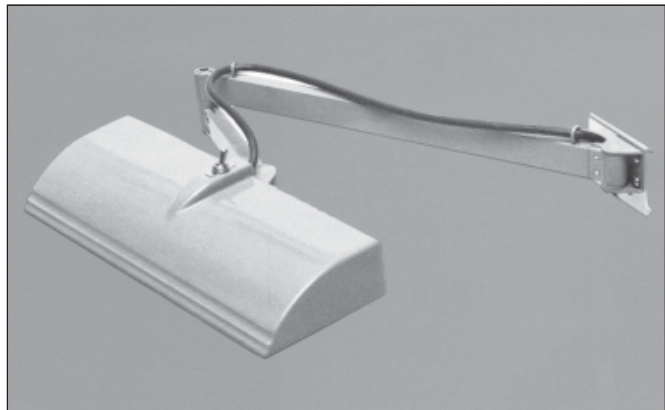

M16377/19-270.4
Double Arm Fixture

Refer to the Repair Parts Page for On Board Repair Parts

THE L.C. DOANE COMPANY DESIGNERS AND MANUFACTURERS OF SPECIALIZED LIGHTING EQUIPMENT
Ivoryton, CT 06442 • (860) 767-8295 • Fax (860) 767-1397 • Web Site: www.lcdoane.com Rev J