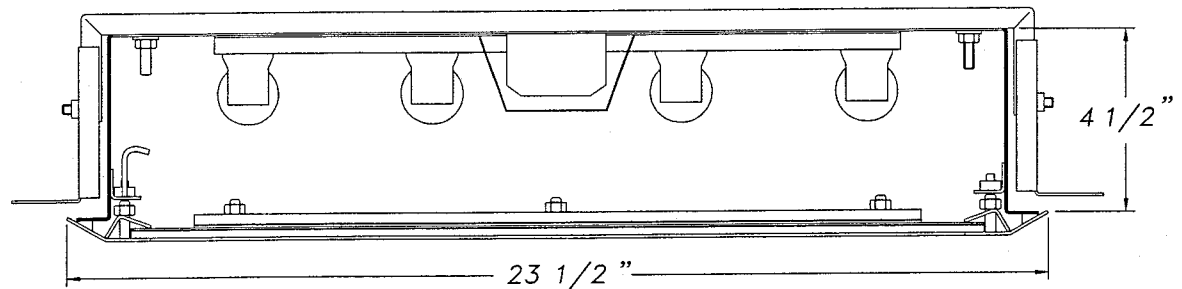

## CRF SERIES SECURITY RECESSED CEILING LUMINAIRE

- DIE FORMED 18 GAGE HOUSING.
- ONE PIECE DOOR WITH WELDED SEAMS.
- ADJUSTABLE HEAVY GAUGE LENS RETAINERS.
- RECESSED TAMPERPROOF FASTENERS.
- UNIVERSAL MOUNTING BRACKETS.
- ACCESS PLATE WITH TWO KNOCKOUTS.
- "FREEDOM HINGE" PERMITS TOOL-LESS DOOR REMOVAL AND HINGING FROM EITHER SIDE.