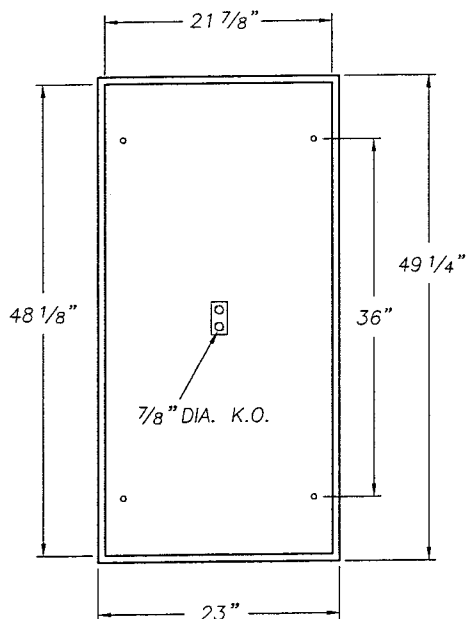

## CRF SERIES SECURITY RECESSED CEILING LUMINAIRE

- DIE FORMED 18 GAGE HOUSING.
- ONE PIECE DOOR WITH WELDED SEAMS.
- ADJUSTABLE HEAVY GAUGE LENS RETAINERS.
- RECESSED TAMPERPROOF FASTENERS.
- UNIVERSAL MOUNTING BRACKETS.
- ACCESS PLATE WITH TWO KNOCKOUTS.
- "FREEDOM HINGE" PERMITS TOOL-LESS DOOR REMOVAL AND HINGING FROM EITHER SIDE.

# SECURITY / VANDAL RESISTANT

EXAMPLE: CRF324-DCW-120EL-53/30-APD-NL

CRF			-			-			/		-			-	
CHART	1	2	3	4	5	6	7	8	9	10	11	OPTION			

CHART 1 LAMPS	
17	17W RS 2' T8
25	25W RS 3' T8
32	32W RS 4' T8
40	40W RS 4' T12
4U	40W RS 2' T12 U-6"
4B	40W RS 2' T5 BIAXIAL
60	60W HO 4' T12