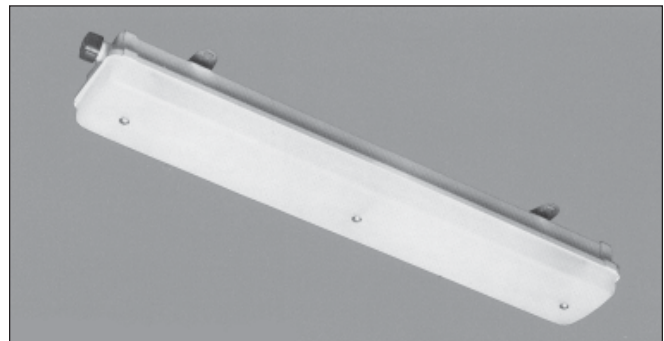

Flush Mounting

Overall Dimensions: 31-9/16" X 7-1/4" X *3-13/16".
Net weight: *10 lbs. 8 oz. maximum.
Approximate shipping weight for package of six: *64 lbs.

*NEALS Emergency Unit:

6-1/2" overall depth; add 4 pounds per unit, with ten feet of LSFHOF-3 Cable. (Refer to NEALS Catalog Sheet, page 2)

How To Order By Military Spec Number

Example: M16377/8A-331.1 (Refer to the Index pages for crosses to NSN numbers)

MIL SPEC NUMBER	ELECTRICAL RATING	SYMBOL NUMBER	OPTIONAL LAMP FILTER TUBE	OPTIONAL SWITCH (DPST)
M16377	8A = (1) 20W Lamp 8B = (1) 17W Lamp 73 = (1) 17W Lamp with Additional Emergency Circuit	331.1 = Standard Mount White Diffusing Window 331.2 = Flush Mount White Diffusing Window 347.2 = Standard Mount Clear/White Prismatic Window 347.3 = Flush Mount Clear/White Prismatic Window	R = Red B = Blue Y = Amber G1.0 = Grey 1.0% G2.5 = Grey 2.5%	S = One Switch

On Board Repair Parts For MIL-DTL-16377, 1 Lamp Fixtures

For other available on board repair parts refer to the Repair Parts page.

ITEM DESCRIPTION	L.C. DOANE PART NUMBER	MILITARY NUMBER	NSN NUMBER
WHITE DIFFUSING WINDOW	B-1467-NS	M16377/8-001	6210-00-548-0601
CLEAR/WHITE PRISMATIC WINDOW	B-1726-NS	M16377/8-003	6210-01-438-2960
SHOCKMOUNT /8A or /8B	B-1591-BS	M16377/41-009	6210-00-973-1747
SHOCKMOUNT /73	B-1591-CS	M16377/41-008	

M16377/8-331.1 NSN 6210-00-548-0598
Standard Mount, White Diffusing Window