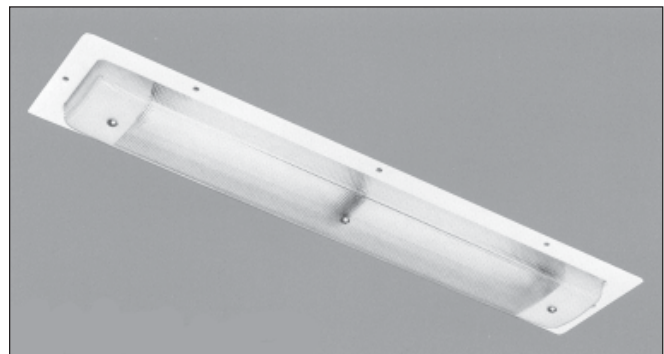

M16377/8-347.3 NSN 6210-01-088-6186
Flush Mount, Clear/White Prismatic Window