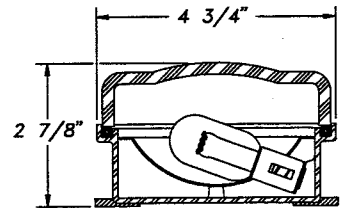

6 to 28 volts, 21 candlepower or 25 watts. Watertight, supplied with a boot for the toggle switch. Three gland nuts and washer assemblies are packaged with the light fixtures to provide for additional branch lighting circuits. Incandescent lamp and cable not furnished.

Net Weight: 1 lbs. 5 oz. maximum.

Approximate shipping weight for package of twenty five: 45 lbs

M16377/36-96.1

White Window with DPST Switch

How To Order By Military Spec Number

Example: M16377/36-96.1 (Refer to the Index pages for crosses to NSN numbers)