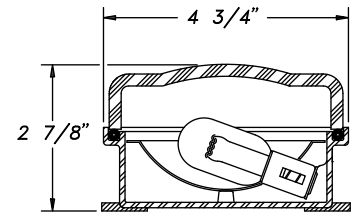

How To Order By Military Spec Number

Example: M16377/36-96.1 (Refer to the Index pages for crosses to NSN numbers)

M16377/36

**MIL SPEC
NUMBER**

- **96.1**

SYMBOL NUMBER

95.1 = White Window

96.1 = White Window with DPST Switch

97.1 = Red Window

98.1 = Red Window with DPST Switch

On Board Repair Parts For MIL-F-16377/36 Fixtures

ITEM DESCRIPTION	L.C. DOANE PART NUMBER	MILITARY NUMBER	NSN NUMBER
HOUSING	290-E/LL	M16377/36-001	6210-00-295-2192
HOUSING WITH SWITCH	290-ES/LL	M16377/36-002	6210-00-295-2865
WHITE DIFFUSING WINDOW	B-1485-NS	M16377/36-003	6210-00-548-0428
RED DIFFUSING WINDOW	B-940-NS	M16377/36-004	6210-00-399-7028
LAMPHOLDER	B-253-S	MIL-L-970/15	6250-00-362-2154
TOGGLE SWITCH DPST	P-573-S	M16569-1	5930-00-719-9659

THE L.C. DOANE COMPANY DESIGNERS AND MANUFACTURERS OF SPECIALIZED LIGHTING EQUIPMENT
Ivoryton, CT 06442 • (860) 767-8295 • Fax (860) 767-1397 • Web Site: www.lcdoane.com Rev J