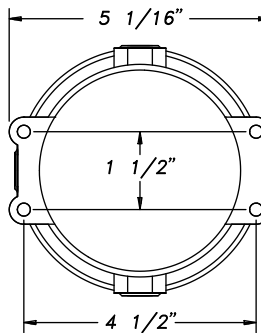

How To Order By Military Spec Number

Example: M16377/36-96.1 (Refer to the Index pages for crosses to NSN numbers)

M16377/36

**MIL SPEC
NUMBER**

- **96.1**

SYMBOL NUMBER

95.1 = White Window

96.1 = White Window with DPST Switch

97.1 = Red Window

98.1 = Red Window with DPST Switch

On Board Repair Parts For MIL-F-16377/36 Fixtures

ITEM DESCRIPTION	L.C. DOANE PART NUMBER	MILITARY NUMBER	NSN NUMBER
HOUSING	290-E/LL	M16377/36-001	6210-00-295-2192
HOUSING WITH SWITCH	290-ES/LL	M16377/36-002	6210-00-295-2865
WHITE DIFFUSING WINDOW	B-1485-NS	M16377/36-003	6210-00-548-0428
RED DIFFUSING WINDOW	B-940-NS	M16377/36-004	6210-00-399-7028
LAMPHOLDER	B-253-S	MIL-L-970/15	6250-00-362-2154
TOGGLE SWITCH DPST	P-573-S	M16569-1	5930-00-719-9659

THE L.C. DOANE COMPANY DESIGNERS AND MANUFACTURERS OF SPECIALIZED LIGHTING EQUIPMENT
Ivoryton, CT 06442 • (860) 767-8295 • Fax (860) 767-1397 • Web Site: www.lcdoane.com Rev J