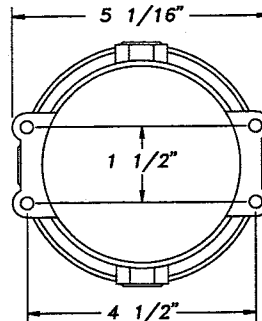

6 to 28 volts, 21 candlepower or 25 watts. Watertight, supplied with a boot for the toggle switch. Three gland nuts and washer assemblies are packaged with the light fixtures to provide for additional branch lighting circuits. Incandescent lamp and cable not furnished.

Net Weight: 1 lbs. 5 oz. maximum.

Approximate shipping weight for package of twenty five: 45 lbs

M16377/36-96.1

White Window with DPST Switch

How To Order By Military Spec Number

Example: M16377/36-96.1 (Refer to the Index pages for crosses to NSN numbers)