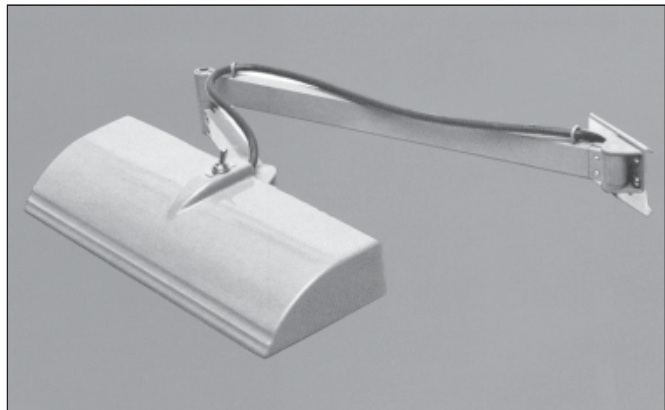

M16377/19-270.4

Double Arm Fixture

Refer to the Repair Parts Page for On Board Repair Parts

THE L.C. DOANE COMPANY DESIGNERS AND MANUFACTURERS OF SPECIALIZED LIGHTING EQUIPMENT
Ivoryton, CT 06442 • (860) 767-8295 • Fax (860) 767-1397 • Web Site: www.lcdoane.com

Rev J