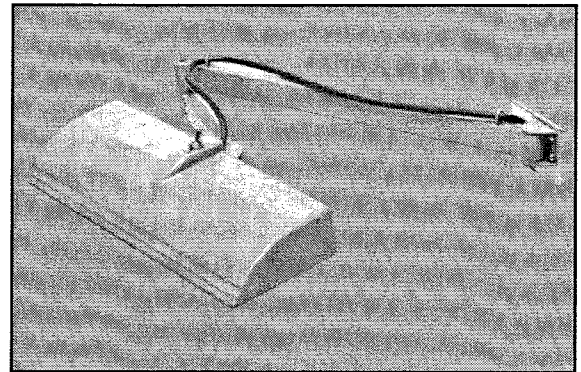

270.3 = Single Arm

270.4 = Double Arm

M16377/19-270.3

Single Arm Fixture

NSN 6230-00-548-0108

M16377/19-270.4

Double Arm Fixture

Refer to the Repair Parts Page for On Board Repair Parts