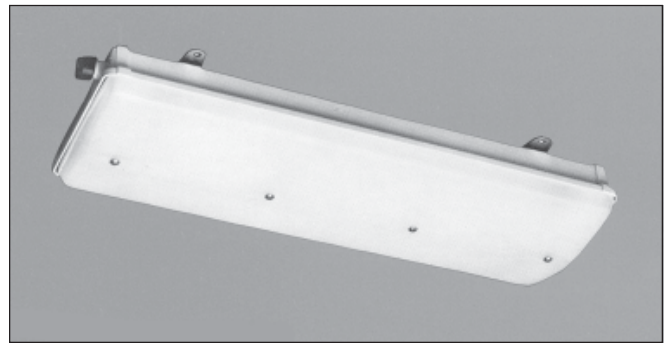

Net weight: *16 lbs. 0 oz. maximum.

Approximate shipping weight for package of four: *65 lbs.

Flush Mounting

Overall Dimensions: 31-5/8" X 11-7/8" X *4-1/4".

Net weight: *18 lbs. 6 oz. maximum.

Approximate shipping weight for package of four: *76 lbs.

*NEALS Emergency Unit

6-3/4" overall depth; add 4 pounds per unit, with ten feet of LSFHOF-3 Cable. (Refer to NEALS Catalog Sheet, page 2)

How To Order By Military Spec Number

Example: M16377/12A-333.1 (Refer to the Index pages for crosses to NSN numbers)

M16377				
MIL SPEC NUMBER	ELECTRICAL RATING	SYMBOL NUMBER	OPTIONAL LAMP FILTER TUBE	OPTIONAL SWITCH (DPST)
	12A = (3) 20W Lamps	333.1 = Standard Mount White Diffusing Window	R = Red	S = One Switch
	12B = (3) 17W Lamps	333.2 = Flush Mount White Diffusing Window	B = Blue	SS = Two Switches
	75 = (3) 17W Lamps with Additional Emergency Circuit	342.2 = Standard Mount Clear/White Prismatic Window	Y = Amber	
		342.3 = Flush Mount Clear/White Prismatic Window	G1.0 = Grey 1.0%	
			G2.5 = Grey 2.5%	

On Board Repair Parts For MIL-DTL-16377, 3 Lamp Fixtures

For other available on board repair parts refer to the Repair Parts page.

ITEM DESCRIPTION	L.C. DOANE PART NUMBER	MILITARY NUMBER	NSN NUMBER
WHITE DIFFUSING WINDOW	B-1723-NS	M16377/12-001	6210-00-295-2849
CLEAR/WHITE PRISMATIC WINDOW	B-1720-NS	M16377/12-004	6210-00-814-5914
SHOCKMOUNT /12A or /12B	B-1591-BS	M16377/41-009	6210-00-973-1747
SHOCKMOUNT /75	B-1591-CS	M16377/41-008	

M16377/12-333.1

NSN 6220-0-548-0222

Standard Mount, White Diffusing Window