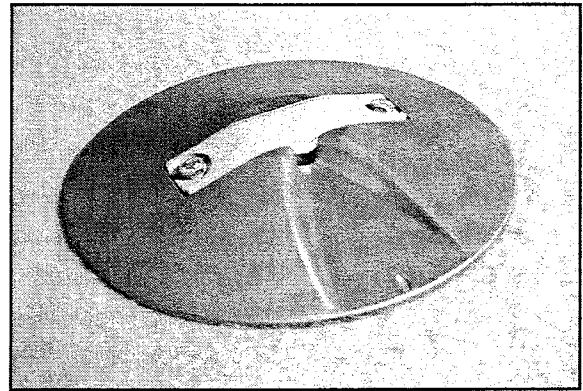

US NAVY MIL SPEC LIGHTING

NAWC 622398

Visual Landing Aid

The L.C. Doane Company

620 Series, Guide Light, Non-Centerline

The 620 Series is a 45W guide light, for steel decks. This light is watertight above deck and is used as a shipboard runway light on ships. The fixture consists of a stainless steel housing assembly, lampholder and one 6.6 Amp Quartz lamp. Transformer assembly not furnished.

NAEC 622398

NSN 6210-00-878-1127

Overall Dimensions: 8 1/2" X 1-1/16"

Net Weight: 10 lbs. maximum.

Approximate shipping weight for package of five: 58 lbs.

How To Order By Military Spec Number

Example: 622398-2 (Refer to the Index pages for crosses to NSN numbers)