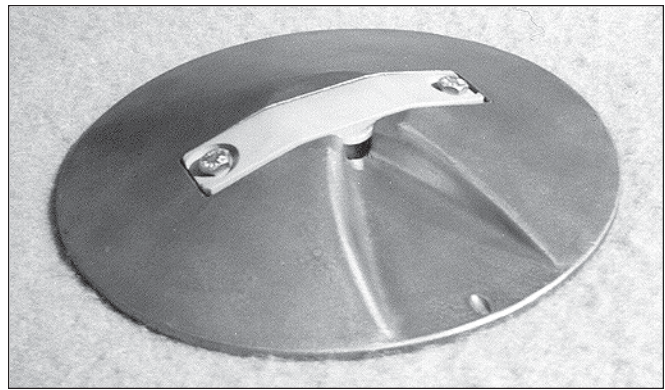

US NAVY MIL SPEC LIGHTING

NAWC 622398

Visual Landing Aid

The L.C. Doane Company

620 Series, Guide Light, Non-Centerline

The 620 Series is a 45W guide light, for steel decks. This light is watertight above deck and is used as a shipboard runway light on ships. The fixture consists of a stainless steel housing assembly, lampholder and one 6.6 Amp Quartz lamp. Transformer assembly not furnished.

Overall Dimensions: 8 1/2" X 1-1/16"

Net Weight: 10 lbs. maximum.

Approximate shipping weight for package of five: 58 lbs.

How To Order By Military Spec Number

Example: 622398-2 (Refer to the Index pages for crosses to NSN numbers)

622398

**NAEC PART
NUMBER**

LOCATION

- 1 = Clear Lens, Bolt Cover
- 2 = Red Lens, Screw Cover
- 10 = Clear Lens, Screw Cover
- 11 = Red Lens, Bolt Cover

NAEC 622398

NSN 6210-00-878-1127

On Board Repair Parts For NAWC 622398 Guide Light, Centerline

ITEM DESCRIPTION	L.C. DOANE PART NUMBER	MILITARY NUMBER	NSN NUMBER
COVER PLATE ASSEMBLY	425362-2	NAEC 425362-2	6210-01-164-4080
COVER PLATE ASSEMBLY	422912-2	NAEC 422912-2	6210-01-027-8470
FILTER GREEN	422915-3	NAEC 422915-3	6210-01-299-2007
LAMP ASSEMBLY	410488-2	NAEC 410488-2	6240-00-083-9092