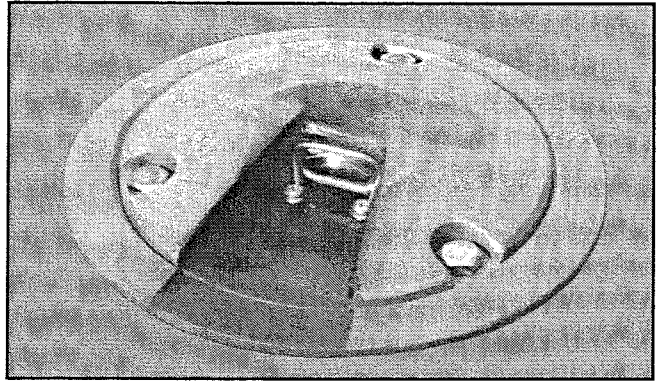

US NAVY MIL SPEC LIGHTING

NAWC 619184

Visual Landing Aid

The L.C. Doane Company

498 Series, Guide Light, Centerline

The 498 Series is a 100 watt guide light, for steel decks. This light is watertight above deck and is used as a runway centerline light on CVA/CVN type ships. The fixture consists of a guard assembly, housing assembly, lampholder assembly and one 100 watt Quartz lamp (Q100 T3/6 CL), 6.6 amperes. Transformer assembly NAEC #611826-1 not furnished.

NAWC 619184 / SYMBOL 253.3 NSN 6210-00-149-0743

Overall Dimensions: 7" X 2-3/16"

(Note: protrudes 5/8" above deck).

Net Weight: 10 lbs. maximum.

Approximate shipping weight for package of five: 58 lbs.

How To Order By Military Spec Number

Example: 619184-2 (Refer to the Index pages for crosses to NSN numbers)

619184	-	
--------	---	--

NAEC PART
NUMBER

LOCATION

2 = CV Centerline

3 = Catapult Hook up

On Board Repair Parts For NAWC 619184 Guide Light, Centerline