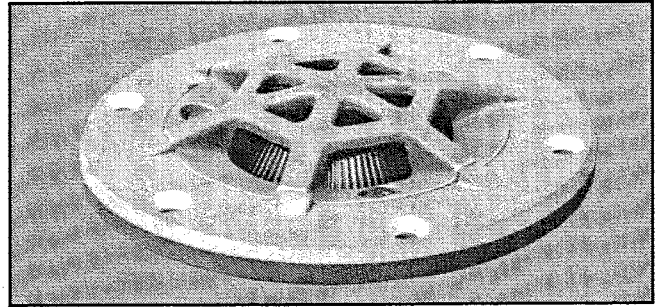

US NAVY MIL SPEC LIGHTING

NAWC 514610 Visual Landing Aid

The L.C. Doane Company
486 Series, Guide Light, Perimeter

The 486 Series is a guide light, for wood or aluminum decks. This light is watertight above deck and is used for shipboard aircraft operations. The light consists of a guard assembly which has a vertical and a 180° horizontal light distribution. Housing assembly is fabricated from corrosion-resistant aluminum. The light is supplied with a 45 watt 6.6 amp lamp (Q45T2-1/2 / 7 CL). Transformer assembly (NAEC 505950-3) not supplied.

NAEC 514610 / SYMBOL 256.1 NSN 6210-01-010-2770

Overall Dimensions: 9" Dia. X 3-7/8"

(Note: protrudes 23/32" above deck).

Net Weight: 5 lbs. 8 oz. maximum.

Approximate shipping weight for package of six: 40 lbs

How To Order By Military Spec Number

Example: 514610-C (Refer to the Index pages for crosses to NSN numbers)

514610	-	
NAEC Part Number		LENS COLOR C = Clear R = Red G = Green Y = Yellow B = Blue

On Board Repair Parts For NAWC 514610 Guide Light, Perimeter