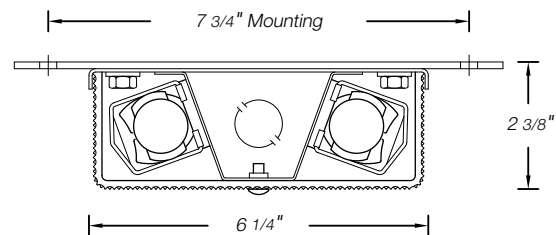

Housing One piece, low profile aluminum housing with a liquid tight cord grip.

Lens One piece 5/32" prismatic polycarbonate lens.

Lamps Two T8 fluorescent lamps with lamp-locks.

Finish White, powder coat polyester, inside and out, phosphate pretreated to ensure superior adhesion and corrosion resistance.

Applications

- » Narrow places
- » Passageways
- » Work stations

Dimensions *dimensions and specifications subject to change without notification*

Weight: 4 ft. unit = 8.7 lbs. (3.9 kg)

2 ft. unit = 5.5 lbs. (2.5 kg)