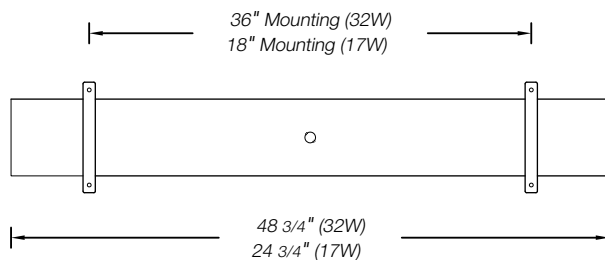

Ballast Standard universal 120-277 VAC, 50/60 Hz, electronic ballast. Consult factory for other options.

Features

- » 2' or 4' fixture lengths
- » Drip-proof
- » UL 1598A marine
- » IP 55
- » U.S.C.G. - ABS

Applications

- » Narrow places
- » Passageways
- » Work stations

Dimensions *dimensions and specifications subject to change without notification*

Weight: 4 ft. unit = 8.7 lbs. (3.9 kg)

2 ft. unit = 5.5 lbs. (2.5 kg)