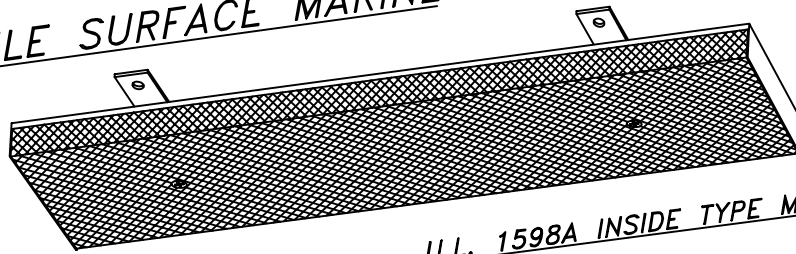

COMMERCIAL MARINE

M205 SERIES LOW PROFILE SURFACE MOUNTED

U.L. 1598A INSIDE TYPE MARINE

- ONE PIECE, LOW PROFILE, DIE FORMED ALUMINUM HOUSING.
- TWO T5 FLUORESCENT LAMPS WITH LAMPLOCKS.
- ONE PIECE 5/32" PRISMATIC POLYCARBONATE LENS.
- 2 STAINLESS STEEL LENS RETAINING SCREWS.
- CONVENIENT, REMOVABLE WIRE ACCESS CHANNEL.

	LAMPS	A	B
28	28W RS 4' T5	46 1/8"	36"
21	21W RS 3' T5	34 3/8"	24"
14	14W RS 2' T5	22 1/2"	14"
08	8W RS 1' T5	12 1/4"	8"

LAMPS NOT INCLUDED

OPTIONS	
B	SWITCH AND RECEPTACLE

DIMENSIONS AND SPECIFICATIONS SUBJECT TO CHANGE WITHOUT NOTIFICATION.