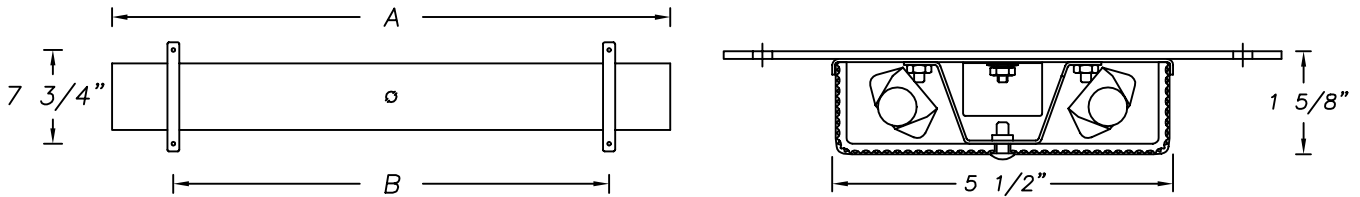

COMMERCIAL MARINE

M205 SERIES LOW PROFILE SURFACE MOUNTED

U.L. 1598A INSIDE TYPE MARINE

- ONE PIECE, LOW PROFILE, DIE FORMED ALUMINUM HOUSING.
- TWO T5 FLUORESCENT LAMPS WITH LAMPLOCKS.
- ONE PIECE 5/32" PRISMATIC POLYCARBONATE LENS.
- 2 STAINLESS STEEL LENS RETAINING SCREWS.
- CONVENIENT, REMOVABLE WIRE ACCESS CHANNEL.

	LAMPS	A	B
28	28W RS 4' T5	46 1/8"	36"
21	21W RS 3' T5	34 3/8"	24"
14	14W RS 2' T5	22 1/2"	14"
08	8W RS 1' T5	12 1/4"	8"

LAMPS NOT INCLUDED

OPTIONS	
B	SWITCH AND RECEPTACLE

DIMENSIONS AND SPECIFICATIONS SUBJECT TO CHANGE WITHOUT NOTIFICATION.